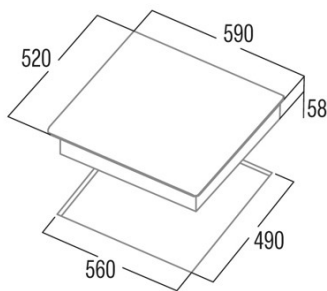

IBS 63032

Cod. 08063116

EAN 8422248351836

INFORMACIÓN GENERAL

EAN/UPC	8422248351836
Subfamily	Induction

Product fiche

Number of cooking zones	3
Zone 1: Technology	Induction
Zone 1: Zone type	Simple
Zone 1: Position	Front Left
Zone 1: Diameter of the zone (mm)	21
Zone 1: Power (kW)	2,3
Zone 1: Booster (kW)	2,6
Zone 1: Consumption (Wh / kg)	177,6
Zone 2: Technology	Induction
Zone 2: Zone type	Simple
Zone 2: Position	Rear Left
Zone 2: Diameter of the zone (mm)	16
Zone 2: Power (kW)	1,2
Zone 2: Booster (kW)	1,5
Zone 2: Consumption (Wh / kg)	170
Zone 3: Technology	Induction
Zone 3: Zone type	Simple
Zone 3: Position	Right
Zone 3: Diameter of the zone (mm)	28
Zone 3: Power (kW)	2,3
Zone 3: Booster (kW)	3
Zone 3: Consumption (Wh / kg)	189,7

Dimensions

Width (mm)	590
Height (mm)	58
Depth (mm)	520
Built-in width (mm)	560
Built-in height (mm)	490
Built-in depth (mm)	105
Easy installation System	Quick Fix

Control

Control type	Slider Touch Control
Control Position	Front Centre
Independent control by zone	√
Hidden control	-
Power levels	9 + Booster
Knob type	N/A
Cooking time programming	√
Available Power Limits (kW)	2,8/3,5
Connectivity	No
Auto Ignition	N/A

Security

Security lock	√
Child lock	Yes (Key)
Automatic detection of cookware	√
Intelligent detection of cookware	-
Automatic safety shutdown	√
Liquid spill protection	√

Electrical connection

Rated voltage (V)	220-240
Rated frequency (Hz)	50/60
Multi Phase Connection Option	2 phases
Protection against electric shock	Class II