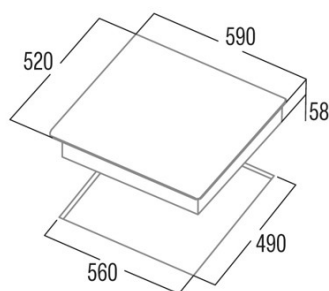

IBS 63032 220-240V 50-60Hz

Cod. **08063116**

EAN **8422248351836**

INFORMACIÓN GENERAL

EAN/UPC	8422248351836
Subfamily	Induction

Product fiche

Number of cooking zones	3
Zone 1: Technology	Induction
Zone 1: Zone type	Simple
Zone 1: Position	Front Left
Zone 1: Diameter of the zone (mm)	21
Zone 1: Power (kW)	2,3
Zone 1: Booster (kW)	2,6
Zone 1: Consumption (Wh / kg)	177,6
Zone 2: Technology	Induction
Zone 2: Zone type	Simple
Zone 2: Position	Rear Left
Zone 2: Diameter of the zone (mm)	16
Zone 2: Power (kW)	1,2
Zone 2: Booster (kW)	1,5
Zone 2: Consumption (Wh / kg)	170
Zone 3: Technology	Induction
Zone 3: Zone type	Simple
Zone 3: Position	Right
Zone 3: Diameter of the zone (mm)	28
Zone 3: Power (kW)	2,3
Zone 3: Booster (kW)	3
Zone 3: Consumption (Wh / kg)	189,7

Dimensions

Width (mm)	590
Height (mm)	58
Depth (mm)	520
Built-in width (mm)	560
Built-in height (mm)	490
Built-in depth (mm)	105
Easy installation System	Quick Fix

Control

Control type	Slider Touch Control
Control Position	Front Centre
Independent control by zone	√
Hidden control	-
Power levels	9 + Booster
Knob type	N/A
Cooking time programming	√
Available Power Limits (kW)	2,8/3,5
Connectivity	No
Auto Ignition	N/A