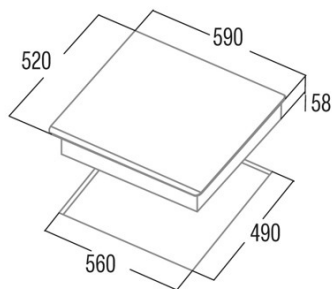

IB 6324E2 BK 220-240V 50-60Hz

Cod. **08063119**

EAN **8422248355704**

INFORMACIÓN GENERAL

EAN/UPC	8422248355704
Subfamily	Induction

Product fiche

Number of cooking zones	4
Zone 1: Technology	Induction
Zone 1: Zone type	Simple
Zone 1: Position	Rear Right
Zone 1: Diameter of the zone (mm)	18
Zone 1: Power (kW)	18
Zone 1: Booster (kW)	23
Zone 1: Consumption (Wh / kg)	1718
Zone 2: Technology	Induction
Zone 2: Zone type	Simple
Zone 2: Position	Front Right
Zone 2: Diameter of the zone (mm)	16
Zone 2: Power (kW)	12
Zone 2: Booster (kW)	15
Zone 2: Consumption (Wh / kg)	1912
Zone 3: Technology	Induction
Zone 3: Zone type	Simple
Zone 3: Position	Rear Left
Zone 3: Diameter of the zone (mm)	16
Zone 3: Power (kW)	12
Zone 3: Booster (kW)	15
Zone 3: Consumption (Wh / kg)	170
Zone 4: Technology	Induction
Zone 4: Zone type	Simple
Zone 4: Position	Front Left
Zone 4: Diameter of the zone (mm)	21
Zone 4: Power (kW)	18
Zone 4: Booster (kW)	23
Zone 4: Consumption (Wh / kg)	1741

Dimensions

Width (mm)	590
Height (mm)	58
Depth (mm)	520
Built-in width (mm)	54
Built-in depth (mm)	49
Easy installation System	No

Finishing

Material	Glass
Bevel	Front
Frame	No
Cooking supports	N/A

Control