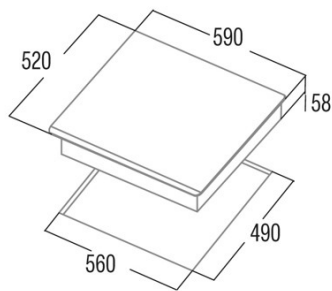

IB 6324E2 BK

Cod. **08063119**

EAN **8422248355704**

INFORMACIÓN GENERAL

EAN/UPC	8422248355704
Subfamily	Induction

Product fiche

Number of cooking zones	4
Zone 1: Technology	Induction
Zone 1: Zone type	Simple
Zone 1: Position	Rear Right
Zone 1: Diameter of the zone (mm)	18
Zone 1: Power (kW)	18
Zone 1: Booster (kW)	23
Zone 1: Consumption (Wh / kg)	1718
Zone 2: Technology	Induction
Zone 2: Zone type	Simple
Zone 2: Position	Front Right
Zone 2: Diameter of the zone (mm)	16
Zone 2: Power (kW)	12
Zone 2: Booster (kW)	15
Zone 2: Consumption (Wh / kg)	1912
Zone 3: Technology	Induction
Zone 3: Zone type	Simple
Zone 3: Position	Rear Left
Zone 3: Diameter of the zone (mm)	16
Zone 3: Power (kW)	12
Zone 3: Booster (kW)	15
Zone 3: Consumption (Wh / kg)	170
Zone 4: Technology	Induction
Zone 4: Zone type	Simple
Zone 4: Position	Front Left
Zone 4: Diameter of the zone (mm)	21
Zone 4: Power (kW)	18
Zone 4: Booster (kW)	23
Zone 4: Consumption (Wh / kg)	1741

Dimensions

Width (mm)	590
Height (mm)	58
Depth (mm)	520
Built-in width (mm)	54
Built-in depth (mm)	49
Easy installation System	No

Finishing

Material	Glass
Bevel	Front
Frame	No
Cooking supports	N/A

Control

Control type	Touch control
Control Position	Front Centre
Independent control by zone	-
Hidden control	-
Power levels	9 + Booster
Knob type	N/A
Cooking time programming	√
Power management	√
Connectivity	No
Auto Ignition	No

Security