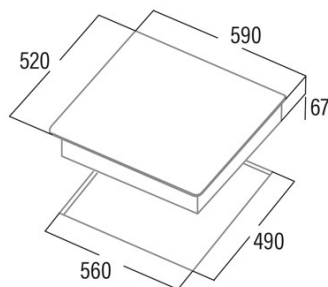

TD 6003 BK

Cod. **08063411**

EAN **8422248109499**

INFORMACIÓN GENERAL

EAN/UPC	8422248109499
Subfamily	Radiant

Product fiche

Number of cooking zones	3
Zone 1: Technology	Radiant
Zone 1: Zone type	Double
Zone 1: Position	Left
Zone 1: Diameter of the zone (mm)	27
Zone 1: Power (kW)	2,4
Zone 1: Consumption (Wh / kg)	193,5
Zone 1B: Diameter of the zone (mm)	21
Zone 1B: Power (kW)	1,5
Zone 1C: Diameter of the zone (mm)	N/A
Zone 2: Technology	Radiant
Zone 2: Zone type	Simple
Zone 2: Position	Rear Right
Zone 2: Diameter of the zone (mm)	14
Zone 2: Power (kW)	1,2
Zone 2: Consumption (Wh / kg)	185,4
Zone 2B: Diameter of the zone (mm)	N/A
Zone 2C: Diameter of the zone (mm)	N/A
Zone 3: Technology	Radiant
Zone 3: Zone type	Simple
Zone 3: Position	Front Right
Zone 3: Diameter of the zone (mm)	18
Zone 3: Power (kW)	1,8
Zone 3: Consumption (Wh / kg)	195,4
Zone 3B: Diameter of the zone (mm)	N/A
Zone 3C: Diameter of the zone (mm)	N/A
Zone 4: Technology	N/A
Zone 4: Zone type	N/A
Zone 4: Position	N/A
Zone 4: Diameter of the zone (mm)	N/A
Zone 4B: Diameter of the zone (mm)	N/A
Zone 4C: Diameter of the zone (mm)	N/A
Zone 5: Technology	N/A
Zone 5: Zone type	N/A
Zone 5: Position	N/A
Zone 5: Diameter of the zone (mm)	N/A
Zone 5B: Diameter of the zone (mm)	N/A
Zone 5C: Diameter of the zone (mm)	N/A
Zone 6: Technology	N/A
Zone 6: Zone type	N/A
Zone 6: Position	N/A
Zone 6: Diameter of the zone (mm)	N/A
Zone 6B: Diameter of the zone (mm)	N/A
Zone 6C: Diameter of the zone (mm)	N/A

Dimensions

Width (mm)	590
Depth (mm)	520
Built-in width (mm)	560
Built-in depth (mm)	490
Easy installation System	Quick Fix

Finishing

Material	Glass
Bevel	No
Frame	No
Cooking supports	N/A

Control

Control type	Touch control
Control Position	Front Left
Independent control by zone	-
Hidden control	-
Power levels	9
Knob type	N/A
Cooking time programming	-
Countdown alarm	-
Power management	-
Connectivity	No
Auto Ignition	N/A