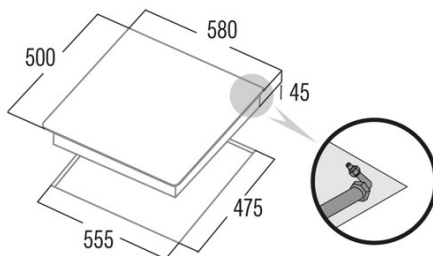

GIB 6004 X

Cod. 08066312

EAN 8422248068369

INFORMACIÓN GENERAL

EAN/UPC	8422248068369
Subfamily	Gas

Product fiche

Number of cooking zones	4
Zone 2: Technology	GAS
Zone 2: Zone type	Rapid
Zone 2: Position	Front Left
Zone 2: Power (kW)	3
Zone 3: Technology	GAS
Zone 3: Zone type	Semirapid
Zone 3: Position	Rear Left
Zone 3: Power (kW)	1,75
Zone 4: Technology	GAS
Zone 4: Zone type	Auxiliary
Zone 4: Position	Front Right
Zone 4: Power (kW)	1
Zone 5: Technology	GAS
Zone 5: Zone type	Semirapid
Zone 5: Position	Rear Right
Zone 5: Power (kW)	1,75

Dimensions

Width (mm)	580
Height (mm)	45
Depth (mm)	500
Built-in width (mm)	555
Built-in depth (mm)	475
Easy installation System	Clamping System

Finishing

Material	Stainless Steel
Bevel	No
Frame	No
Cooking supports	Cast Iron