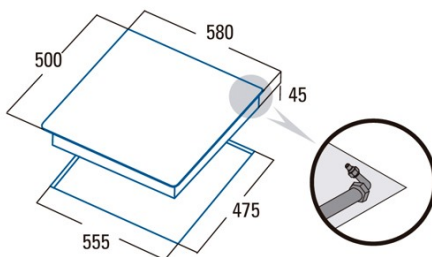

GI 6004 X

Cod. **08066600**

EAN **8422248067775**

INFORMACIÓN GENERAL

EAN/UPC	8422248067775
Subfamily	Gas

Product fiche

Number of cooking zones	4
Zone 2: Technology	GAS
Zone 2: Zone type	Rapid
Zone 2: Position	Front Left
Zone 2: Power (kW)	3
Zone 3: Technology	GAS
Zone 3: Zone type	Semirapid
Zone 3: Position	Rear Left
Zone 3: Power (kW)	1,75
Zone 4: Technology	GAS
Zone 4: Zone type	Auxiliary
Zone 4: Position	Front Right
Zone 4: Power (kW)	1
Zone 5: Technology	GAS
Zone 5: Zone type	Semirapid
Zone 5: Position	Rear Right
Zone 5: Power (kW)	1,75

Dimensions

Width (mm)	580
Height (mm)	45
Depth (mm)	500
Built-in width (mm)	555
Built-in depth (mm)	475
Easy installation System	Clamping System

Finishing

Material	Stainless Steel
Bevel	No
Frame	No
Cooking supports	Cast Iron