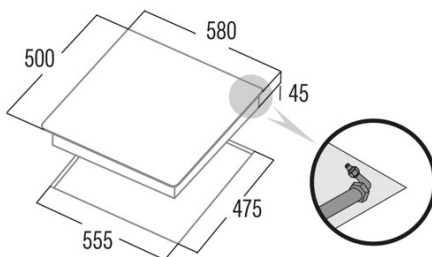

GI 6004 X

Cod. **08066600**

EAN **8422248067775**

INFORMACIÓN GENERAL

EAN/UPC	8422248067775
Subfamily	Gas

Product fiche

Number of cooking zones	4
Zone 2: Technology	GAS
Zone 2: Zone type	Rapid
Zone 2: Position	Front Left
Zone 2: Power (kW)	3
Zone 3: Technology	GAS
Zone 3: Zone type	Semirapid
Zone 3: Position	Rear Left
Zone 3: Power (kW)	1,75
Zone 4: Technology	GAS
Zone 4: Zone type	Auxiliary
Zone 4: Position	Front Right
Zone 4: Power (kW)	1
Zone 5: Technology	GAS
Zone 5: Zone type	Semirapid
Zone 5: Position	Rear Right
Zone 5: Power (kW)	1,75

Dimensions

Width (mm)	580
Height (mm)	45
Depth (mm)	500
Built-in width (mm)	555
Built-in depth (mm)	475
Easy installation System	Clamping System

Finishing

Material	Stainless Steel
Bevel	No
Frame	No
Cooking supports	Cast Iron