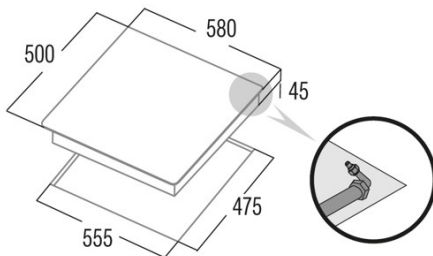

GIB 6021 X

Cod. **08068310**

EAN **8422248073684**

INFORMACIÓN GENERAL

EAN/UPC	8422248073684
Subfamily	Gas

Product fiche

Number of cooking zones	3
Zone 1: Technology	GAS
Zone 1: Zone type	Triple
Zone 1: Position	Left
Zone 1: Power (kW)	3,5
Zone 3: Technology	GAS
Zone 3: Zone type	Semirapid
Zone 3: Position	Rear Right
Zone 3: Power (kW)	1,75
Zone 4: Technology	GAS
Zone 4: Zone type	Auxiliary
Zone 4: Position	Front Right
Zone 4: Power (kW)	1

Dimensions

Width (mm)	580
Height (mm)	45
Depth (mm)	500
Built-in width (mm)	555
Built-in depth (mm)	475
Easy installation System	Clamping System

Finishing

Material	Stainless Steel
Bevel	No
Frame	No
Cooking supports	Cast Iron