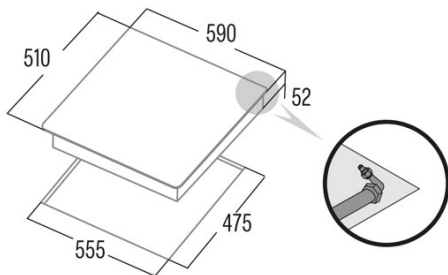

INFORMACIÓN GENERAL

EAN/UPC	8422248073677
Subfamily	Gas

Product fiche

Number of cooking zones	3
Zone 1: Technology	GAS
Zone 1: Zone type	Triple
Zone 1: Position	Left
Zone 1: Power (kW)	3,5
Zone 3: Technology	GAS
Zone 3: Zone type	Semirapid
Zone 3: Position	Rear Right
Zone 3: Power (kW)	1,75
Zone 4: Technology	GAS
Zone 4: Zone type	Auxiliary
Zone 4: Position	Front Right
Zone 4: Power (kW)	1

Dimensions

Width (mm)	590
Height (mm)	52
Depth (mm)	510
Built-in width (mm)	555
Built-in depth (mm)	475
Easy installation System	Clamping System

Finishing

Material	Glass
Bevel	No
Frame	No
Cooking supports	Cast Iron

Control

Control type	Mechanical
Control Position	Right Side
Independent control by zone	√
Hidden control	-
Power levels	Gradual
Cooking time programming	-
Countdown alarm	-
Power management	-
Available Power Limits (kW)	No
Connectivity	No
Auto Ignition	220-240V

Security

Security lock	-
Child lock	No
Residual heat indicator	-
Automatic detection of cookware	-
Intelligent detection of cookware	-
Automatic safety shutdown	-
Liquid spill protection	-
Safety Valve	√

Electrical connection

Rated voltage (V)	220-240
Rated frequency (Hz)	50/60
Rated power input (W)	6,25
Multi Phase Connection Option	2 phases
Protection against electric shock	Class I