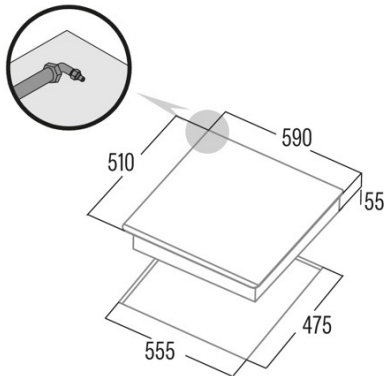

INFORMACIÓN GENERAL

EAN/UPC	8422248078795
Subfamily	Gas

Product fiche

Number of cooking zones	3
Zone 1: Technology	Gas
Zone 1: Zone type	Triple
Zone 1: Position	Left
Zone 1: Power (kW)	3,5
Zone 3: Technology	Gas
Zone 3: Zone type	Semirapid
Zone 3: Position	Rear Right
Zone 3: Power (kW)	1,75
Zone 4: Technology	Gas
Zone 4: Zone type	Auxiliary
Zone 4: Position	Front Right
Zone 4: Power (kW)	1

Dimensions

Width (mm)	580
Height (mm)	55
Depth (mm)	500
Built-in width (mm)	555
Built-in depth (mm)	475
Easy installation System	Clamping System

Finishing

Material	Glass
Bevel	No
Frame	No
Cooking supports	Cast Iron

Control

Control type	Mechanical
Control Position	Front Centre
Independent control by zone	√
Hidden control	-
Power levels	Gradual
Cooking time programming	-
Countdown alarm	-
Power management	-
Available Power Limits (kW)	No
Connectivity	No
Auto Ignition	220-240V

Security

Security lock	-
Child lock	No
Residual heat indicator	-
Automatic detection of cookware	-
Intelligent detection of cookware	-
Automatic safety shutdown	-
Liquid spill protection	-
Safety Valve	-

Electrical connection

Rated voltage (V)	220-240
Rated frequency (Hz)	50/60
Rated power input (W)	6,25
Multi Phase Connection Option	2 phases
Protection against electric shock	Class I