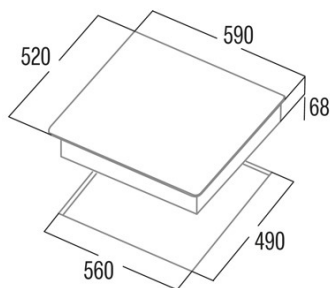

ISB 603 BK

Cod. **08073212**

EAN **8422248112703**

INFORMACIÓN GENERAL

EAN/UPC	8422248112703
Subfamily	Induction

Product fiche

Number of cooking zones	3
Zone 1: Technology	Induction
Zone 1: Zone type	Simple
Zone 1: Position	Front Left
Zone 1: Diameter of the zone (mm)	21
Zone 1: Power (kW)	2,6
Zone 2: Technology	Induction
Zone 2: Zone type	Simple
Zone 2: Position	Rear Left
Zone 2: Diameter of the zone (mm)	16
Zone 2: Power (kW)	1,5
Zone 3: Technology	Induction
Zone 3: Zone type	Simple
Zone 3: Position	Front Right
Zone 3: Diameter of the zone (mm)	28
Zone 3: Power (kW)	3

Finishing

Material	Glass
----------	-------

Control

Control type	Slider Touch Control
Control Position	Front Centre
Independent control by zone	√
Hidden control	-
Power levels	9 + Booster
Connectivity	No