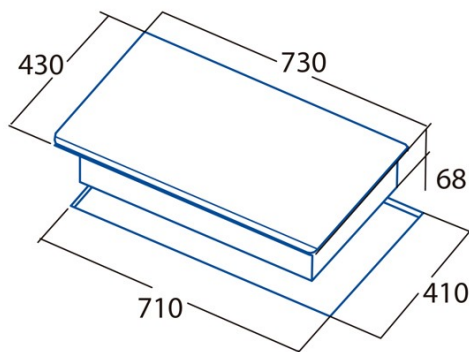

IB 073 BK

Cod. **08081100**

EAN **8422248075473**

INFORMACIÓN GENERAL

EAN/UPC	8422248075473
Subfamily	Induction

Product fiche

Number of cooking zones	3
Zone 1: Technology	Induction
Zone 1: Zone type	Simple
Zone 1: Position	Front Left
Zone 1: Diameter of the zone (mm)	22
Zone 1: Power (kW)	2,3
Zone 1: Booster (kW)	3
Zone 1B: Diameter of the zone (mm)	N/A
Zone 1C: Diameter of the zone (mm)	N/A
Zone 2: Technology	Induction
Zone 2: Zone type	Simple
Zone 2: Position	Rear Centre
Zone 2: Diameter of the zone (mm)	18
Zone 2: Power (kW)	1,4
Zone 2B: Diameter of the zone (mm)	N/A
Zone 2C: Diameter of the zone (mm)	N/A
Zone 3: Technology	Induction
Zone 3: Zone type	Simple
Zone 3: Position	Right
Zone 3: Diameter of the zone (mm)	27
Zone 3: Power (kW)	2,3
Zone 3: Booster (kW)	3
Zone 3: Consumption (Wh / kg)	187,2
Zone 3B: Diameter of the zone (mm)	N/A
Zone 3C: Diameter of the zone (mm)	N/A
Zone 4: Technology	N/A
Zone 4: Zone type	N/A
Zone 4: Position	N/A
Zone 4: Diameter of the zone (mm)	N/A
Zone 4B: Diameter of the zone (mm)	N/A
Zone 4C: Diameter of the zone (mm)	N/A
Zone 5: Technology	N/A
Zone 5: Zone type	N/A
Zone 5: Position	N/A
Zone 5: Diameter of the zone (mm)	N/A
Zone 5B: Diameter of the zone (mm)	N/A
Zone 5C: Diameter of the zone (mm)	N/A
Zone 6: Technology	N/A
Zone 6: Zone type	N/A
Zone 6: Position	N/A
Zone 6: Diameter of the zone (mm)	N/A
Zone 6B: Diameter of the zone (mm)	N/A
Zone 6C: Diameter of the zone (mm)	N/A

Dimensions

Width (mm)	730
Depth (mm)	430
Built-in width (mm)	710
Built-in depth (mm)	410
Easy installation System	Quick Fix

Finishing

Material	Glass
Bevel	Front
Frame	No
Cooking supports	N/A

Control

Control type	Slider Touch Control
Control Position	Front Centre
Independent control by zone	-
Hidden control	-
Power levels	9 + Booster
Knob type	N/A
Cooking time programming	√
Countdown alarm	√
Power management	-
Connectivity	No
Auto Ignition	N/A