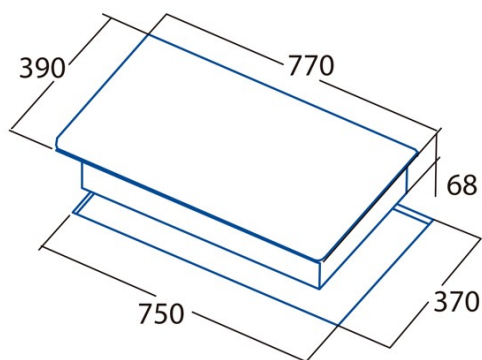

IB 753 BK

Cod. **08081202**

EAN **8422248054478**

INFORMACIÓN GENERAL

EAN/UPC	8422248054478
Subfamily	Induction

Product fiche

Number of cooking zones	3
Zone 1: Technology	Induction
Zone 1: Zone type	Simple
Zone 1: Position	Front Left
Zone 1: Diameter of the zone (mm)	22
Zone 1: Power (kW)	2,3
Zone 1: Booster (kW)	3
Zone 1: Consumption (Wh / kg)	176,3
Zone 1B: Diameter of the zone (mm)	N/A
Zone 1C: Diameter of the zone (mm)	N/A
Zone 2: Technology	Induction
Zone 2: Zone type	Simple
Zone 2: Position	Rear Centre
Zone 2: Diameter of the zone (mm)	18
Zone 2: Power (kW)	1,4
Zone 2: Consumption (Wh / kg)	184,9
Zone 2B: Diameter of the zone (mm)	N/A
Zone 2C: Diameter of the zone (mm)	N/A
Zone 3: Technology	Induction
Zone 3: Zone type	Simple
Zone 3: Position	Right
Zone 3: Diameter of the zone (mm)	27
Zone 3: Power (kW)	2,3
Zone 3: Booster (kW)	3
Zone 3: Consumption (Wh / kg)	187,2
Zone 3B: Diameter of the zone (mm)	N/A
Zone 3C: Diameter of the zone (mm)	N/A
Zone 4: Technology	N/A
Zone 4: Zone type	N/A
Zone 4: Position	N/A
Zone 4: Diameter of the zone (mm)	N/A
Zone 4B: Diameter of the zone (mm)	N/A
Zone 4C: Diameter of the zone (mm)	N/A
Zone 5: Technology	N/A
Zone 5: Zone type	N/A
Zone 5: Position	N/A
Zone 5: Diameter of the zone (mm)	N/A
Zone 5B: Diameter of the zone (mm)	N/A
Zone 5C: Diameter of the zone (mm)	N/A
Zone 6: Technology	N/A
Zone 6: Zone type	N/A
Zone 6: Position	N/A
Zone 6: Diameter of the zone (mm)	N/A
Zone 6B: Diameter of the zone (mm)	N/A
Zone 6C: Diameter of the zone (mm)	N/A

Dimensions

Width (mm)	770
Depth (mm)	390
Built-in width (mm)	750
Built-in depth (mm)	370
Easy installation System	Quick Fix

Finishing

Material	Glass
Bevel	No
Frame	No