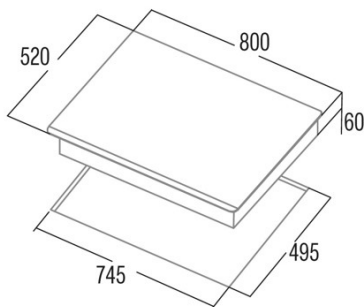

IDF 8021 PRO BK

Cod. **08081206**

EAN **8422248079648**

INFORMACIÓN GENERAL

EAN/UPC	8422248079648
Subfamily	Induction

Product fiche

Number of cooking zones	4
Zone 1: Technology	Induction
Zone 1: Zone type	Rectangular Flexible
Zone 1: Position	Front Left
Zone 1: Diameter of the zone (mm)	21x20
Zone 1: Power (kW)	1,5
Zone 1: Booster (kW)	2
Zone 1: Consumption (Wh / kg)	182,9
Zone 1B: Diameter of the zone (mm)	N/A
Zone 1C: Diameter of the zone (mm)	N/A
Zone 2: Technology	Induction
Zone 2: Zone type	Rectangular Flexible
Zone 2: Position	Rear Left
Zone 2: Diameter of the zone (mm)	21x20
Zone 2: Power (kW)	2
Zone 2: Booster (kW)	2,8
Zone 2: Consumption (Wh / kg)	182,7
Zone 2B: Diameter of the zone (mm)	N/A
Zone 2C: Diameter of the zone (mm)	N/A
Zone 3: Technology	Induction
Zone 3: Zone type	Simple
Zone 3: Position	Centre
Zone 3: Diameter of the zone (mm)	30
Zone 3: Power (kW)	2,3
Zone 3: Booster (kW)	3
Zone 3: Consumption (Wh / kg)	216,3
Zone 3B: Diameter of the zone (mm)	N/A
Zone 3C: Diameter of the zone (mm)	N/A
Zone 4: Technology	Induction
Zone 4: Zone type	Simple
Zone 4: Position	Front Right
Zone 4: Diameter of the zone (mm)	18
Zone 4: Power (kW)	1,2
Zone 4: Booster (kW)	1,5
Zone 4: Consumption (Wh / kg)	179,5
Zone 4B: Diameter of the zone (mm)	N/A
Zone 4C: Diameter of the zone (mm)	N/A
Zone 5: Technology	N/A
Zone 5: Zone type	N/A
Zone 5: Position	N/A
Zone 5: Diameter of the zone (mm)	N/A
Zone 5B: Diameter of the zone (mm)	N/A
Zone 5C: Diameter of the zone (mm)	N/A
Zone 6: Technology	N/A
Zone 6: Zone type	N/A
Zone 6: Position	N/A
Zone 6: Diameter of the zone (mm)	N/A
Zone 6B: Diameter of the zone (mm)	N/A
Zone 6C: Diameter of the zone (mm)	N/A

Dimensions

Width (mm)	800
Height (mm)	60
Depth (mm)	520
Built-in width (mm)	745
Built-in depth (mm)	495
Easy installation System	Quick Fix

Finishing

Material	Glass
Bevel	Front
Frame	No
Cooking supports	N/A