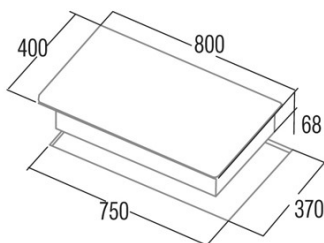

IB 853 BK

Cod. 08081210

EAN 8422248109529

INFORMACIÓN GENERAL

EAN/UPC	8422248109529
Subfamily	Induction

Product fiche

Number of cooking zones	3
Zone 1: Technology	Induction
Zone 1: Zone type	Simple
Zone 1: Position	Front Left
Zone 1: Diameter of the zone (mm)	22
Zone 1: Power (kW)	2,3
Zone 1: Booster (kW)	3
Zone 1: Consumption (Wh / kg)	176,3
Zone 2: Technology	Induction
Zone 2: Zone type	Simple
Zone 2: Position	Rear Centre
Zone 2: Diameter of the zone (mm)	18
Zone 2: Power (kW)	1,4
Zone 2: Booster (kW)	184,9
Zone 3: Technology	Induction
Zone 3: Zone type	Simple
Zone 3: Position	Right
Zone 3: Diameter of the zone (mm)	27
Zone 3: Power (kW)	2,3
Zone 3: Booster (kW)	3

Dimensions

Width (mm)	800
Height (mm)	68
Depth (mm)	400
Built-in width (mm)	750
Built-in depth (mm)	370
Easy installation System	Quick Fix

Finishing

Material	Glass
Bevel	No
Frame	No
Cooking supports	N/A

Control