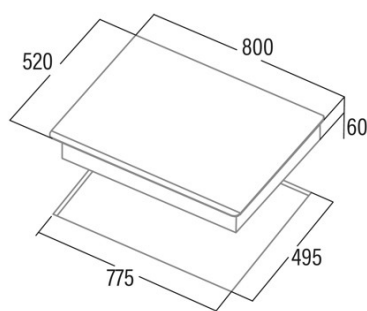

INSB 8021 BK

Cod. 08081401

EAN 8422248109536

INFORMACIÓN GENERAL

EAN/UPC	8422248109536
Subfamily	Induction

Product fiche

Number of cooking zones	4
Zone 1: Technology	Induction
Zone 1: Zone type	Rectangular Flexible
Zone 1: Position	Front Left
Zone 1: Diameter of the zone (mm)	21x20
Zone 1: Power (kW)	1,5
Zone 1: Booster (kW)	2
Zone 1: Consumption (Wh / kg)	182,9
Zone 1B: Diameter of the zone (mm)	N/A
Zone 1C: Diameter of the zone (mm)	N/A
Zone 2: Technology	Induction
Zone 2: Zone type	Rectangular Flexible
Zone 2: Position	Rear Left
Zone 2: Diameter of the zone (mm)	21x20
Zone 2: Power (kW)	2
Zone 2: Booster (kW)	2,8
Zone 2: Consumption (Wh / kg)	182,7
Zone 2B: Diameter of the zone (mm)	N/A
Zone 2C: Diameter of the zone (mm)	N/A
Zone 3: Technology	Induction
Zone 3: Zone type	Simple
Zone 3: Position	Centre
Zone 3: Diameter of the zone (mm)	30
Zone 3: Power (kW)	2,3
Zone 3: Booster (kW)	3
Zone 3: Consumption (Wh / kg)	216,3
Zone 3B: Diameter of the zone (mm)	N/A
Zone 3C: Diameter of the zone (mm)	N/A
Zone 4: Technology	Induction
Zone 4: Zone type	Simple
Zone 4: Position	Front Right
Zone 4: Diameter of the zone (mm)	18
Zone 4: Power (kW)	1,2
Zone 4: Booster (kW)	1,5
Zone 4: Consumption (Wh / kg)	179,5
Zone 4B: Diameter of the zone (mm)	N/A
Zone 4C: Diameter of the zone (mm)	N/A
Zone 5: Technology	N/A
Zone 5: Zone type	N/A
Zone 5: Position	N/A
Zone 5: Diameter of the zone (mm)	N/A
Zone 5B: Diameter of the zone (mm)	N/A
Zone 5C: Diameter of the zone (mm)	N/A
Zone 6: Technology	N/A
Zone 6: Zone type	N/A
Zone 6: Position	N/A
Zone 6: Diameter of the zone (mm)	N/A
Zone 6B: Diameter of the zone (mm)	N/A
Zone 6C: Diameter of the zone (mm)	N/A

Dimensions

Width (mm)	800
Height (mm)	60
Depth (mm)	520
Built-in width (mm)	745
Built-in height (mm)	56
Built-in depth (mm)	495