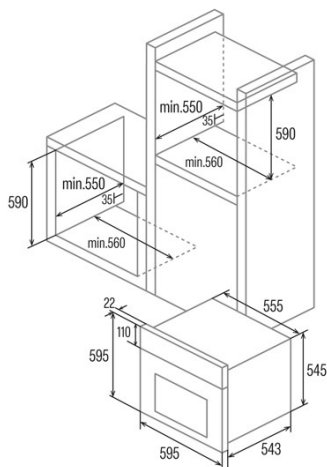

MDS 8008 X

Cod. 07001508

EAN 8422248347662

ALLGEMEINE INFORMATIONEN

EAN/UPC	8422248347662
Unterfamilie	Multifunction

Produktdatenblatt

Energieeffizienzindex (EEI)	117
Energieeffizienzklasse	A
Energieverbrauch im konventionellen Modus [kWh/Zyklus]	0,85
Energieverbrauch im Pulsmodus mit Gebläse [kWh/Zyklus]	0,84
Wärmequelle	Electricity
Gewicht des Geräts [kg]	30,9
Anzahl der Garräume	1
Volumen des des Garraums (l)	80

Abmessungen

Breite (mm)	556
Höhe (mm)	545
Tiefe (mm)	550

Steuerung

Art der Steuerung	Mechanical
Anzeigen	WHITE
Anzahl der Funktionen	8
Funktionen	Top_and_bottom_heating;3D cooking;3D cooking;Defrosting;Top and bottom heating;Grill;Turbo heating;Grill and fan;Grill and fan;Grill;Grill;Defrosting;Defrosting;Turbo heating;Turbo heating;Top and bottom heating;Bottom heating;Bottom heating;3D cooking;3D cooking;Top and bottom heating with fan;Top and bottom heating with fan;Top and bottom heating;Grill and fan;Grill and fan;Turbo heating;Grill;Top and bottom heating with fan;Bottom heating;Defrosting;Bottom heating;Top and bottom heating with fan
Timer	Electronic
Ein/Aus-Anzeige	√
Mindesttemperatur [°C]	40
Höchsttemperatur [°C]	240

Merkmale

Reinigung	Aquasmart
Inneres Glas herausnehmbar	√
Art der Beleuchtung	LED
Anzahl der Glühbirnen	15
Leistung der Lampe [W]	1
Anzahl der Türglasscheiben	2
Manuelle Verriegelung der Tür	√
Sanftes Schließen	-
Garraumtyp	Flat
Seitenschielen	√
Ebenen	6
Teleskopschielen	1
Konvektionsgebläse	√

Sicherheit

Kühlgebläse	√