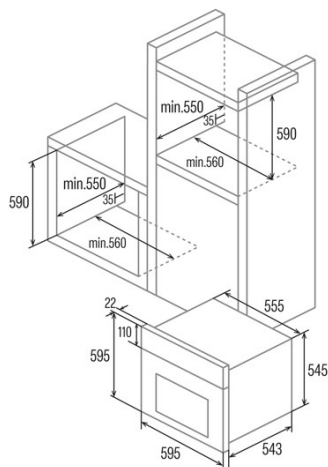

MDS 8008 X

Cod. 07001508

EAN 8422248347662

ALLGEMEINE INFORMATIONEN

EAN/UPC	8422248347662
Unterfamilie	Multifunction

Produktdatenblatt

Energieeffizienzindex (EEI)	117
Energieeffizienzklasse	A
Energieverbrauch im konventionellen Modus [kWh/Zyklus]	0,85
Energieverbrauch im Impulsmodus mit Gebläse [kWh/Zyklus]	0,84
Wärmequelle	Electricity
Gewicht des Geräts [kg]	30,9
Anzahl der Garräume	1
Volumen des des Garraums (l)	80

Abmessungen

Breite (mm)	556
Höhe (mm)	545
Tiefe (mm)	550

Steuerung

Art der Steuerung	Mechanical
Anzeigen	WHITE
Anzahl der Funktionen	8
Funktionen	Top_and_bottom_heating;3D cooking;3D cooking;Defrosting;Top and bottom heating;Grill;Turbo heating;Grill and fan;Grill and fan;Grill;Grill;Defrosting;Defrosting;Turbo heating;Turbo heating;Top and bottom heating;Bottom heating;Bottom heating;3D cooking;3D cooking;Top and bottom heating with fan;Top and bottom heating with fan;Top and bottom heating;Grill and fan;Grill and fan;Turbo heating;Grill;Top and bottom heating with fan;Bottom heating;Defrosting;Bottom heating;Top and bottom heating with fan
Timer	Electronic
Ein/Aus-Anzeige	√
Mindesttemperatur [°C]	40
Höchsttemperatur [°C]	240

Merkmale

Reinigung	Aquasmart
Inneres Glas herausnehmbar	√
Art der Beleuchtung	LED
Anzahl der Glühbirnen	15
Leistung der Lampe [W]	1
Anzahl der Türglasscheiben	2
Manuelle Verriegelung der Tür	√
Sanftes Schließen	-
Garraumtyp	Flat
Seitenschielen	√
Ebenen	6
Teleskopschielen	1
Konvektionsgebläse	√

Sicherheit

Kühlgebläse	√