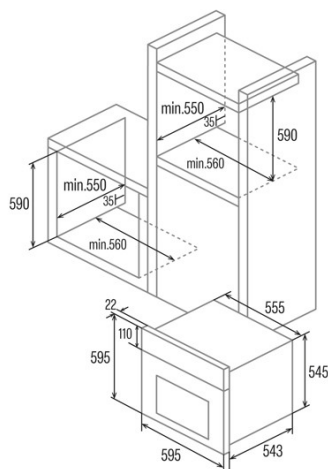

ALLGEMEINE INFORMATIONEN

EAN/UPC	8422248347662
Unterfamilie	Turbo

Produktdatenblatt

Energieeffizienzindex (EEI)	117
Energieeffizienzklasse	A
Energieverbrauch im konventionellen Modus [kWh/Zyklus]	0,85
Energieverbrauch im Impulsmodus mit Gebläse [kWh/Zyklus]	0,84
Wärmequelle	Electricity
Gewicht des Geräts [kg]	30,9
Anzahl der Garräume	1
Volumen des des Garraums (l)	80

Abmessungen

Breite (mm)	556
Höhe (mm)	545
Tiefe (mm)	550

Steuerung

Art der Steuerung	Mechanical
Anzeigen	WHITE
Anzahl der Funktionen	8
Funktionen	3D_cooking;3D cooking;Bottom heating;Bottom heating;Top and bottom heating;Top and bottom heating with fan;Top and bottom heating with fan;Turbo heating;Turbo heating;Grill and fan;Grill;Defrosting;Grill and fan;3D cooking;3D cooking;Bottom heating;Defrosting;Top and bottom heating;Turbo heating;Top and bottom heating;Top and bottom heating with fan;Top and bottom heating with fan;Turbo heating;Grill and fan;Defrosting;Bottom heating;Defrosting;Turbo heating;Grill;Grill;Grill;Grill and fan
Timer	Electronic
Ein/Aus-Anzeige	√
Mindesttemperatur [°C]	40
Höchsttemperatur [°C]	240

Merkmale

Reinigung	Aquasmart
Inneres Glas herausnehmbar	√
Art der Beleuchtung	LED
Anzahl der Glühbirnen	15
Leistung der Lampe [W]	1
Anzahl der Türglasscheiben	2
Manuelle Verriegelung der Tür	√
Sanftes Schließen	-
Garraumtyp	Flat
Seitenschielen	√
Ebenen	6
Teleskopschielen	1
Konvektionsgebläse	√