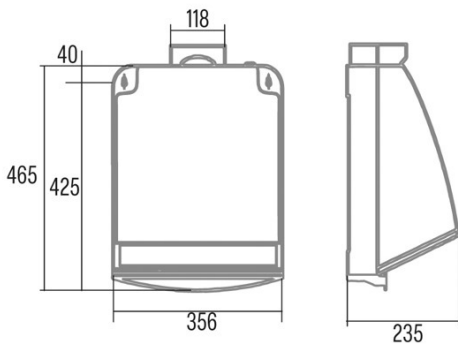

PROFESSIONAL 750 L

Cod. 00117100

EAN 8422248100823

GENERAL INFORMATION

EAN/UPC	8422248100823
Subfamily	Kitchen Extractor

Product sheet according to directives EU65/2014 - EN61591, EN60704-2-13, EN50564

AEC (Annual energy consumption) (kWh/year)	66,8
EEl class (energy efficiency class)	D
FDE (fluid dynamic efficiency)	8,7
FDE class (fluid dynamic efficiency class)	E
LE (light efficiency) (lux/W)	1,5
LE class (light efficiency class)	F
GFE (grease filtering efficiency)	53,7
GFE class (grease filtering efficiency class)	F
Airflow in normal mode MAX (m3/h)	600
Acoustic power in normal mode MAX (dB)	49
Po (energy consumption in off mode) (W)	0
Ps (energy consumption in standby mode) (W)	0

Integration directive EU 66/2014

f (time increase factor)	1,8
EEl (Energy Efficiency Index)	90,9
QBEP (maximum efficiency at air flow point) (m3/h)	278,9
PBEP (maximum efficiency at pressure point) (Pa)	102,9
WBEP (power consumption at maximum efficiency) (W)	91,9
WL (nominal power lighting system) (W)	14
EMIDDLE (Average illuminance on the cooking surface) (lux)	59

External Dimensions

Width (mm)	356
Depth (mm)	235
Minimum total height (mm)	650
Diamètre de sortie (mm)	118

Characteristics

Motor quantity	1
Maximum pressure (Pa)	190
Free out airflow (m3/h)	600
Filter technology	Malla
Booster	-
Timer	-
Filter saturation indicator	-
Charcoal filter replacement indicator	-
Dimmer function	-
Remote control	-