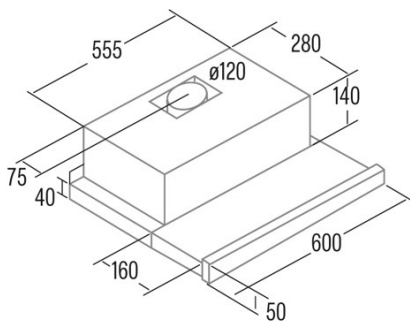

TF-2003 600 GBK

Cod. **02017203**

EAN **8422248062015**

GENERAL INFORMATION

EAN/UPC	8422248062015
Subfamily	Telescopic

Product sheet according to directives EU65/2014 - EN61591, EN60704-2-13, EN50564

AEC (Annual energy consumption) (kWh/year)	44,5
EEl class (energy efficiency class)	C
FDE (fluid dynamic efficiency)	11,9
FDE class (fluid dynamic efficiency class)	E
LE (light efficiency) (Lux/W)	36
LE class (light efficiency class)	A
GFE (grease filtering efficiency)	68
GFE class (grease filtering efficiency class)	D
Airflow in normal mode MIN (m3/h)	150
Airflow in normal mode MAX (m3/h)	390
Acoustic power in normal mode MIN (dB)	45
Acoustic power in normal mode MAX (dB)	57
Po (energy consumption in off mode) (W)	0
Ps (energy consumption in standby mode) (W)	0

Integration directive EU 66/2014

f (time increase factor)	1,6
EEl (Energy Efficiency Index)	78,2
QBEP (maximum efficiency at air flow point) (m3/h)	198,2
PBEP (maximum efficiency at pressure point) (Pa)	148
WBEP (power consumption at maximum efficiency) (W)	68,6
WL (nominal power lighting system) (W)	7
EMIDDLE (Average illuminance on the cooking surface) (lux)	252

External Dimensions

Width (mm)	600
Depth (mm)	280
Maximum total height (mm)	180
Minimum total height (mm)	180
Diamètre de sortie (mm)	120

Characteristics

Motor quantity	1
Motor model	TF2003
Maximum pressure (Pa)	194
Filter technology	Aluminium mesh
Control technology	Mechanical push button
Booster	-
Power levels	2
Timer	-
Filter saturation indicator	-
Charcoal filter replacement indicator	-
Dimmer function	-
Connectivity	-
Remote control	-
Display	-

Lighting

Light model	EcoLed
Ray technology	LED

Installation

Minimum distance to electric plate (mm)	550
Minimum distance to gas plate (mm)	650
Recirculation option	√
Charcoal filter	-

Back draught shutter	-
Inner shield	√