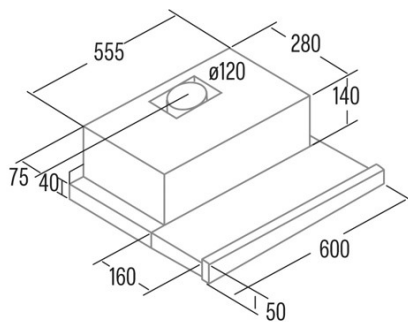

GENERAL INFORMATION

EAN/UPC	8422248061988
Subfamily	Telescopic

Product sheet according to directives EU65/2014 - EN61591, EN60704-2-13, EN50564

AEC (Annual energy consumption) (kWh/year)	44,5
EEl class (energy efficiency class)	C
FDE (fluid dynamic efficiency)	11,9
FDE class (fluid dynamic efficiency class)	E
LE (light efficiency) (Lux/W)	36
LE class (light efficiency class)	A
GFE (grease filtering efficiency)	68
GFE class (grease filtering efficiency class)	D
Airflow in normal mode MIN (m3/h)	150
Airflow in normal mode MAX (m3/h)	390
Acoustic power in normal mode MIN (dB)	45
Acoustic power in normal mode MAX (dB)	57
Po (energy consumption in off mode) (W)	0
Ps (energy consumption in standby mode) (W)	0

Integration directive EU 66/2014

f (time increase factor)	1,6
EEl (Energy Efficiency Index)	78,2
QBEP (maximum efficiency at air flow point) (m3/h)	198,2
PBEP (maximum efficiency at pressure point) (Pa)	148
WBEP (power consumption at maximum efficiency) (W)	68,6
WL (nominal power lighting system) (W)	7
EMIDDLE (Average illuminance on the cooking surface) (lux)	252

External Dimensions

Width (mm)	600
Depth (mm)	280
Maximum total height (mm)	180
Minimum total height (mm)	180
Diamètre de sortie (mm)	120

Characteristics

Motor quantity	1
Motor model	TF2003
Maximum pressure (Pa)	194
Filter technology	Aluminium mesh
Control technology	Mechanical rocker switch
Booster	-
Power levels	2
Timer	-
Filter saturation indicator	-
Charcoal filter replacement indicator	-
Dimmer function	-
Connectivity	-
Remote control	-
Display	-

Lighting

Light model	EcoLed
Ray technology	LED

Installation

Minimum distance to electric plate (mm)	550
Minimum distance to gas plate (mm)	650
Recirculation option	√
Charcoal filter	-