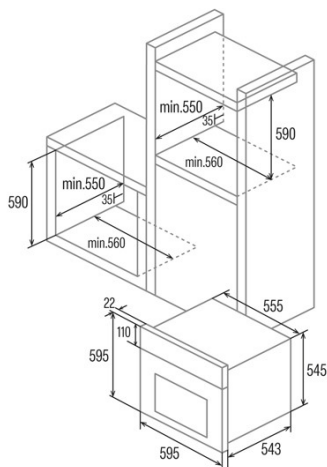

MDS 8008 X

Cod. 07001508

EAN 8422248347662

GENERAL INFORMATION

EAN/UPC	8422248347662
Subfamily	Multifunction

Product sheet

Energy Efficiency Index (EEI)	117
Energy efficiency class	A
Energy consumption in conventional mode (kWh/cycle)	0,85
Energy consumption in fan mode (kWh/cycle)	0,84
Heat source	Electricity
Appliance mass [Kg]	30,9
Number of cavities	1
Cavity volume (L)	80

Dimensions

Width (mm)	556
Height (mm)	545
Depth (mm)	550

Controls

Control type	Mechanical
Display	WHITE
Number of functions	8

Functions	Top_and_bottom_heating;3D cooking;3D cooking;Defrosting;Top and bottom heating;Grill;Turbo heating;Grill and fan;Grill and fan;Grill;Grill;Defrosting;Defrosting;Turbo heating;Turbo heating;Top and bottom heating;Bottom heating;Bottom heating;3D cooking;3D cooking;Top and bottom heating with fan;Top and bottom heating with fan;Top and bottom heating;Grill and fan;Grill and fan;Turbo heating;Grill;Top and bottom heating with fan;Bottom heating;Defrosting;Bottom heating;Top and bottom heating with fan
Timer	Electronic
On/off indicator	√
Minimum temperature [°C]	40
Maximum temperature [°C]	240

Characteristics

Cleaning	Aquasmart
Removable inner glass	√
Light type	LED
Number of light bulbs	15
Bulb power [W]	1
Number of door glasses	2
Manual door lock	√
Soft close	-
Cavity type	Flat
Side racks	√
Levels	6
Telescopic guides	1
Convection fan	√

Safety

Cooling fan	√