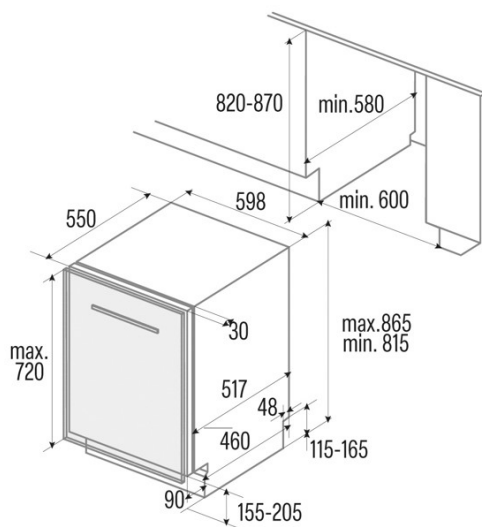

LVI 62012

Cod. **07200079**

EAN **8422248351386**

GENERAL INFORMATION

EAN/UPC	8422248351386
Subfamily	Built-in

Power connection

Nominal voltage (V)	220-240
Nominal frequency (Hz)	50
Nominal input power (W)	1760
Power cord length (m)	1500
Plug type	Type C

Product sheet according to EU Regulation 2019/2022 - 2019/2017

Default placement settings	14
Energy efficiency class	E
Energy consumption in off mode [W]	0
Noise level [dBA]	47
Installation type	Built-In

Power and water connection

Nominal voltage (V)	220-240
Nominal frequency (Hz)	50
Nominal input power (W)	1760
Power cord length (m)	1500
Plug type	Type C
Inlet water hose length (m)	1500
Drainage water hose length (m)	1400

Installation

Width (mm)	598
Min. height (mm)	815
Depth (mm)	550
Adjustable height	√
Built-in width (mm)	600
Inner height (mm)	820
Built-in depth (mm)	580

Maximum door height (mm)	720
Sliding door	-
