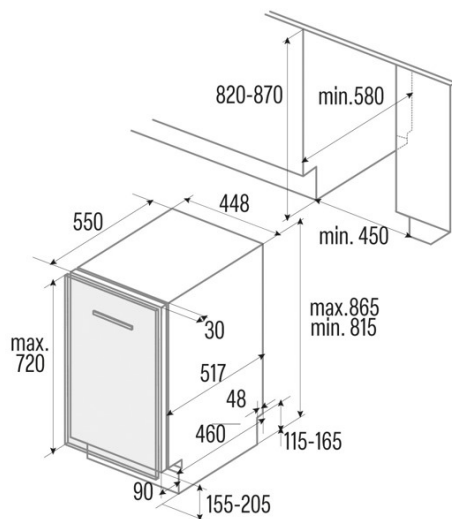

LVI 48010

Cod. **07200080**

EAN **8422248351393**

GENERAL INFORMATION

EAN/UPC	8422248351393
Subfamily	Built-in

Power connection

Nominal voltage (V)	220-230
Nominal frequency (Hz)	50
Nominal input power (W)	1760
Power cord length (m)	1500
Plug type	Type C

Product sheet according to EU Regulation 2019/2022 - 2019/2017

Default placement settings	14
Energy efficiency class	D
Energy consumption in off mode [W]	0
Noise level [dBA]	47
Installation type	Built-In

Power and water connection

Nominal voltage (V)	220-230
Nominal frequency (Hz)	50
Nominal input power (W)	1760
Power cord length (m)	1500
Plug type	Type C
Inlet water hose length (m)	1500
Drainage water hose length (m)	1400

Installation

Width (mm)	448
Min. height (mm)	815
Depth (mm)	550
Adjustable height	√
Built-in width (mm)	450
Inner height (mm)	820
Built-in depth (mm)	580
Maximum door height (mm)	450