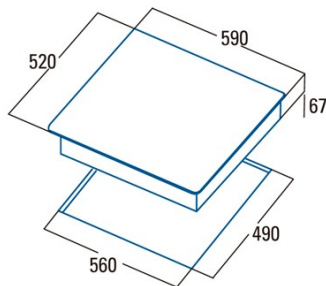

GENERAL INFORMATION

EAN/UPC	8422248058285
Subfamily	Radiant

Product sheet

Number of cooking zones	4
Zone 1: Technology	Radiant
Zone 1: Type of zone	Simple
Zone 1: Position	Front Left
Zone 1: Zone diameter (mm)	14
Zone 1: Power (kW)	1,2
Zone 1: Consumption (Wh / kg)	187,7
Zone 1B: Zone diameter (mm)	N/A
Zone 1C: Zone diameter (mm)	N/A
Zone 1C: Consumption (Wh / kg)	1200
Zone 2: Technology	Radiant
Zone 2: Type of zone	Simple
Zone 2: Position	Rear Left
Zone 2: Zone diameter (mm)	18
Zone 2: Consumption (Wh / kg)	183,4061841
Zone 2B: Zone diameter (mm)	N/A
Zone 2C: Zone diameter (mm)	N/A
Zone 3: Technology	FOB Zhongshan (CN)
Zone 3: Type of zone	Simple
Zone 3: Position	Rear Right
Zone 3: Zone diameter (mm)	14
Zone 3: Power (kW)	1,2
Zone 3C: Zone diameter (mm)	N/A
Zone 4: Type of zone	236
Zone 4: Position	User manual
Zone 4: Zone diameter (mm)	18
Zone 4: Power (kW)	1,8
Zone 4B: Zone diameter (mm)	N/A
Zone 4C: Zone diameter (mm)	N/A
Zone 5: Technology	N/A
Zone 5: Type of zone	N/A
Zone 5: Zone diameter (mm)	150
Zone 5B: Zone diameter (mm)	N/A
Zone 5C: Zone diameter (mm)	N/A
Zone 6: Technology	N/A
Zone 6: Type of zone	Product identity statement
Zone 6: Position	10,9
Zone 6: Zone diameter (mm)	N/A
Zone 6B: Zone diameter (mm)	N/A

Dimensions

Width (mm)	590
Depth (mm)	520
Built-in width (mm)	560
Built-in depth (mm)	490
Easy installation system	Quick Fix

Finishing

Material	Glass
Bevel	No

Control

Control position	Front Centre
Independent zone control	-
Hidden control	180
Power levels	9
Knob type	N/A