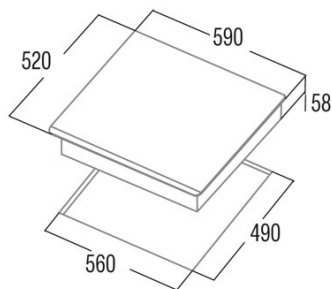

IB 6324E2 BK

Cod. **08063119**

EAN **8422248355704**

GENERAL INFORMATION

EAN/UPC	8422248355704
Subfamily	Induction

Product sheet

Number of cooking zones	4
Zone 1: Technology	Induction
Zone 1: Type of zone	Simple
Zone 1: Position	Rear Right
Zone 1: Zone diameter (mm)	18
Zone 1: Power (kW)	18
Zone 1: Booster (kW)	23
Zone 1: Consumption (Wh / kg)	1718
Zone 2: Technology	Induction
Zone 2: Type of zone	Simple
Zone 2: Position	Front Right
Zone 2: Zone diameter (mm)	16
Zone 2: Power (kW)	12
Zone 2: Booster (kW)	15
Zone 2: Consumption (Wh / kg)	1912
Zone 3: Technology	Induction
Zone 3: Type of zone	Simple
Zone 3: Position	Rear Left
Zone 3: Zone diameter (mm)	16
Zone 3: Power (kW)	12
Zone 3: Booster (kW)	15
Zone 3: Consumption (Wh / kg)	170
Zone 4: Technology	Induction
Zone 4: Type of zone	Simple
Zone 4: Position	Front Left
Zone 4: Zone diameter (mm)	21
Zone 4: Power (kW)	18
Zone 4: Booster (kW)	23
Zone 4: Consumption (Wh / kg)	1741

Dimensions

Width (mm)	590
Height (mm)	58
Depth (mm)	520
Built-in width (mm)	54
Built-in depth (mm)	49
Easy installation system	No

Finishing

Material	Glass
Bevel	Front
Frame	No
Cooking supports	N/A

Control

Control type	Touch control
Control position	Front Centre
Independent zone control	-
Hidden control	-
Power levels	9 + Booster
Knob type	N/A
Cooking time programming	√
Power management	√
Connectivity	No
Autoignition	No

Safety