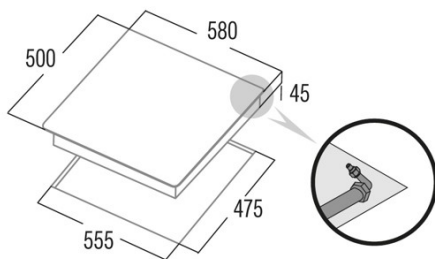

GENERAL INFORMATION

EAN/UPC	8422248067775
Subfamily	Gas

Product sheet

Number of cooking zones	4
Zone 2: Technology	GAS
Zone 2: Type of zone	Rapid
Zone 2: Position	Front Left
Zone 2: Power (kW)	3
Zone 3: Technology	GAS
Zone 3: Type of zone	Semirapid
Zone 3: Position	Rear Left
Zone 3: Power (kW)	1,75
Zone 4: Technology	GAS
Zone 4: Type of zone	Auxiliary
Zone 4: Position	Front Right
Zone 4: Power (kW)	1
Zone 5: Technology	GAS
Zone 5: Type of zone	Semirapid
Zone 5: Position	Rear Right
Zone 5: Power (kW)	1,75

Dimensions

Width (mm)	580
Height (mm)	45
Depth (mm)	500
Built-in width (mm)	555
Built-in depth (mm)	475
Easy installation system	Clamping System

Finishing

Material	Stainless Steel
Bevel	No
Frame	No
Cooking supports	Cast Iron

Control

Control type	Mechanical
Control position	Right side
Independent zone control	√
Hidden control	-
Power levels	Gradual
Cooking time programming	-
Countdown alarm	-
Power management	-
Available power limits (kW)	No
Connectivity	No
Autoignition	220-240V

Safety

Safety lock	-
Child lock	No
Residual heat indicator	-
Automatic cookware detection	-
Smart cookware detection	-
Automatic safety shutdown	-
Liquid spill detection	-
Safety valve	√

Electrical connection

Nominal voltage (V)	220-240