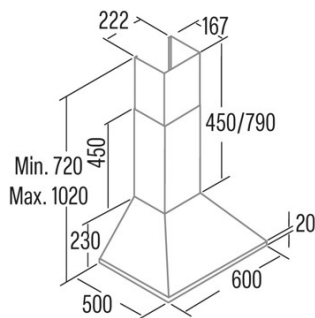

# OMEGA 600 BK

Cod. **02002410**

EAN **8422248109833**

## Integration directive EU 66/2014

f (time increase factor)	1,4
EEl (Energy Efficiency Index)	81,3
QBEP (maximum efficiency at air flow point) (m3/h)	371,8
PBEP (maximum efficiency at pressure point) (Pa)	314
WBEP (power consumption at maximum efficiency) (W)	182,5
WL (nominal power lighting system) (W)	3
EMIDDLE (Average illuminance on the cooking surface) (lux)	100

## External Dimensions

Width (mm)	600
Depth (mm)	500
Maximum total height (mm)	890
Minimum total height (mm)	600
Diamètre de sortie (mm)	150, 125