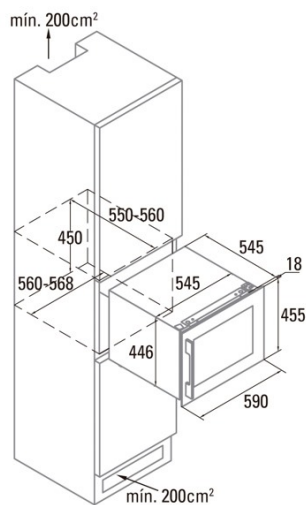

GENERAL INFORMATION

EAN/UPC	8422248101837
Subfamily	Wine Cooler

Product sheet according to EU Regulation 2019/2016

Category	2
Energy consumption [kWh/year]	135
Refrigerator storage volume [l]	62
Climate class	SN/N/ST
Noise emissions [dBA]	41
Installation type	Built-In

Refrigerator equipment

Number of door balconies	0
Number of glass shelves	0
Wine rack	√

Illumination

Refrigerator light	√
LED light	√

Power and water connection

Nominal voltage (V)	220-240
Nominal frequency (Hz)	50
Nominal input power (W)	65
Electric shock protection	Class I
Power cord length (m)	1,5
Plug type	Type F

Control

Control type	Electronic
Display	LED
Cooling system	No Frost

Installation

Width (mm)	590
Height (mm)	455
Depth (mm)	563
Built-in width (mm)	560
Built-in depth (mm)	560
Reversible doors	√
Door opening side	Right and Left