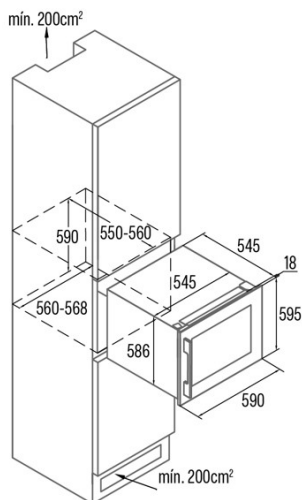

VI 59036 X

Cod. 07751009

EAN 8422248371575

LED

GENERAL INFORMATION

EAN/UPC	8422248371575
Subfamily	Wine Cooler

Product sheet according to EU Regulation 2019/2016

Category	2
Energy efficiency class	G
Energy consumption [kWh/year]	140
Refrigerator storage volume [l]	85
Climate class	SN/N/ST
Noise emissions [dBA]	39
Installation type	Built-In

Illumination

LED light	√
-----------	---

Power and water connection

Nominal voltage (V)	220-240
Nominal frequency (Hz)	50
Nominal input power (W)	65
Power cord length (m)	1,5
Plug type	Type F

Control

Control type	Electronic
Display	LED

Installation

Width (mm)	590
Height (mm)	595
Depth (mm)	563
Built-in width (mm)	568
Built-in depth (mm)	560
Handle type	S.S handle Handle WHD08-410
Reversible doors	√
Wheels	-
Door opening side	Right and Left