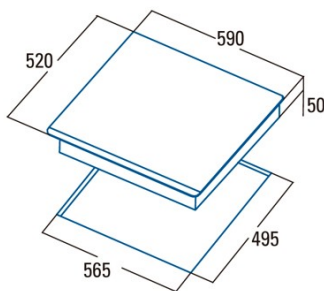

GIGA 600 BK

Cod. **08026002**

EAN **8422248059190**

GENERAL INFORMATION

EAN/UPC	8422248059190
Subfamily	Induction

Product sheet

Number of cooking zones	4
Zone 1: Technology	Induction
Zone 1: Type of zone	Rectangular Flexible
Zone 1: Position	Front Left
Zone 1: Zone diameter (mm)	23,5x19
Zone 1: Power (kW)	2,1
Zone 1: Booster (kW)	3,7
Zone 1: Consumption (Wh / kg)	182,7
Zone 1B: Zone diameter (mm)	N/A
Zone 1C: Zone diameter (mm)	N/A
Zone 2: Technology	Induction
Zone 2: Type of zone	Rectangular Flexible
Zone 2: Position	Rear Left
Zone 2: Zone diameter (mm)	23,5x19
Zone 2: Power (kW)	2,1
Zone 2: Booster (kW)	3,7
Zone 2: Consumption (Wh / kg)	182,7
Zone 2B: Zone diameter (mm)	N/A
Zone 2C: Zone diameter (mm)	N/A
Zone 3: Technology	Induction
Zone 3: Type of zone	Rectangular Flexible
Zone 3: Position	Rear Right
Zone 3: Zone diameter (mm)	23,5x19
Zone 3: Power (kW)	2,1
Zone 3: Booster (kW)	3,7
Zone 3: Consumption (Wh / kg)	182,7
Zone 3B: Zone diameter (mm)	N/A
Zone 3C: Zone diameter (mm)	N/A
Zone 4: Technology	Induction
Zone 4: Type of zone	Rectangular Flexible
Zone 4: Position	Front Right
Zone 4: Zone diameter (mm)	23,5x19
Zone 4: Power (kW)	2,1
Zone 4: Booster (kW)	3,7
Zone 4: Consumption (Wh / kg)	182,7
Zone 4B: Zone diameter (mm)	N/A
Zone 4C: Zone diameter (mm)	N/A
Zone 5: Technology	N/A
Zone 5: Type of zone	N/A
Zone 5: Position	N/A
Zone 5: Zone diameter (mm)	N/A
Zone 5B: Zone diameter (mm)	N/A
Zone 5C: Zone diameter (mm)	N/A
Zone 6: Technology	N/A
Zone 6: Type of zone	N/A
Zone 6: Position	N/A
Zone 6: Zone diameter (mm)	N/A
Zone 6B: Zone diameter (mm)	N/A
Zone 6C: Zone diameter (mm)	N/A

Dimensions

Width (mm)	590
Height (mm)	50
Depth (mm)	520
Built-in width (mm)	565
Built-in depth (mm)	495
Easy installation system	Quick Fix

Finishing

Material	Glass
Bevel	Front
Frame	No
Cooking supports	N/A