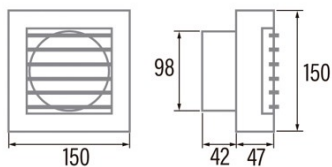

GENERAL INFORMATION

EAN/UPC	8422248110204
Subfamily	Axial

General features

Motor type	AC/SHADED POLE
Motor model	SP5820
Motor power (W)	15
Lighting technology	N/A
Light quantity	N/A
Filter type	N/A
Number of layers	N/A
Control description	N/A
Power levels	N/A
Timer	-
Hygro timer	-
Electronic filter saturation indicator	-
Dimmable lighting	-

Installation

Width (mm)	150
Height (mm)	150
Depth (mm)	42
Total minimum height (mm)	2300
Outlet diameter (mm)	98
Maximum pressure (Pa)	25
Anti-return flap included	-
Easy installation system	No

Power connection

Nominal voltage (V)	220-240
Nominal frequency (Hz)	50/60
Nominal input power (W)	15
Electric shock protection	Class II
Plug type	No plug

Accessories

Fixed grill	1910200
Overpressure relief valve	1910300
Window kit	1910000
Window fixing ring	1910100

Power and water connection

Nominal voltage (V)	220-240
Nominal frequency (Hz)	50/60
Nominal input power (W)	15
Electric shock protection	Class II
Plug type	No plug