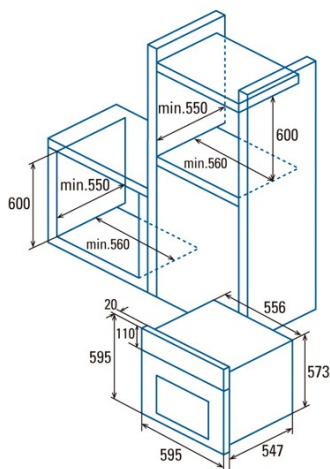

MDS 7208 WH

Cod. 07001005

EAN 8422248095587

GENERAL INFORMATION

EAN/UPC	8422248095587
Subfamily	Turbo

Product sheet

Energy Efficiency Index (EEl)	95
Energy efficiency class	A
Energy consumption in conventional mode (kWh/cycle)	0,85
Energy consumption in fan mode (kWh/cycle)	0,81
Heat source	Electricity
Appliance mass [Kg]	26,9
Number of cavities	1
Cavity volume (L)	72

Dimensions

Width (mm)	595
Height (mm)	595
Depth (mm)	547
Built-in width (mm)	560
Built-in height (mm)	600
Built-in depth (mm)	550

Controls

Control type	Touch control
Display	LCD
Number of functions	8
Functions	Fast_preheat;Bottom heating;Top and bottom heating;3D cooking;Turbo heating;Defrosting;Double grill with fan;Double Grill;Top and bottom heating with fan
Timer	Electronic
On/off indicator	√
Thermostat indicator	√
Minimum temperature [°C]	50
Maximum temperature [°C]	285
Thermal probe	-