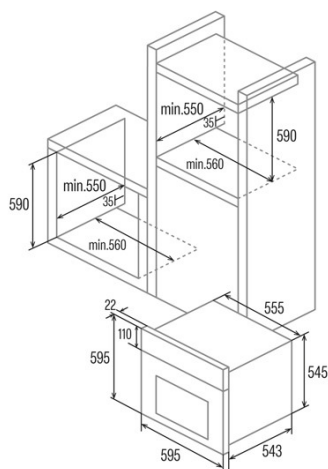

MDS 8008 X

Cod. 07001508

EAN 8422248347662

GENERAL INFORMATION

EAN/UPC	8422248347662
Subfamily	Multifunction

Product sheet

Energy Efficiency Index (EEI)	117
Energy efficiency class	A
Energy consumption in conventional mode (kWh/cycle)	0,85
Energy consumption in fan mode (kWh/cycle)	0,84
Heat source	Electricity
Appliance mass [Kg]	30,9
Number of cavities	1
Cavity volume (L)	80

Dimensions

Width (mm)	556
Height (mm)	545
Depth (mm)	550

Controls

Control type	Mechanical
Display	WHITE
Number of functions	8

Functions	Top_and_bottom_heating;3D cooking;3D cooking;Defrosting;Top and bottom heating;Grill;Turbo heating;Grill and fan;Grill and fan;Grill;Grill;Defrosting;Defrosting;Turbo heating;Turbo heating;Top and bottom heating;Bottom heating;Bottom heating;3D cooking;3D cooking;Top and bottom heating with fan;Top and bottom heating with fan;Top and bottom heating;Grill and fan;Grill and fan;Turbo heating;Grill;Top and bottom heating with fan;Bottom heating;Defrosting;Bottom heating;Top and bottom heating with fan

Timer	Electronic
On/off indicator	√
Minimum temperature [°C]	40
Maximum temperature [°C]	240

Characteristics

Cleaning	Aquasmart
Removable inner glass	√
Light type	LED
Number of light bulbs	15
Bulb power [W]	1
Number of door glasses	2
Manual door lock	√
Soft close	-
Cavity type	Flat
Side racks	√
Levels	6
Telescopic guides	1
Convection fan	√

Safety

Cooling fan	√