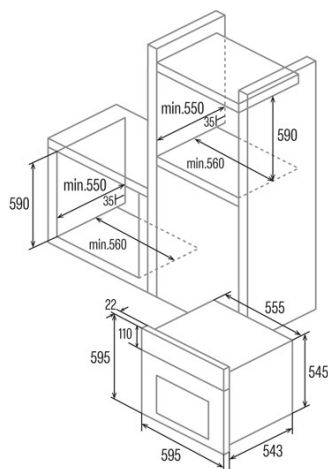

MDS 8007 WH

Cod. 07034101

EAN 8422248347709

GENERAL INFORMATION

EAN/UPC	8422248347709
Subfamily	Multifunction

Product sheet

Energy Efficiency Index (EEI)	86,6
Energy efficiency class	A
Energy consumption in conventional mode (kWh/cycle)	0,85
Energy consumption in fan mode (kWh/cycle)	0,84
Heat source	Electricity
Appliance mass [Kg]	30,6
Number of cavities	1
Cavity volume (L)	80

Dimensions

Width (mm)	556
Height (mm)	545
Depth (mm)	550

Controls

Control type	Mechanical
Display	WHITE
Number of functions	7
Functions	Top_and_bottom_heating;Top and bottom heating with fan;Top heating with fan;Bottom heating with fan;Defrosting;Grill;Grill and fan
Timer	Electronic
On/off indicator	√
Thermostat indicator	-
Minimum temperature [°C]	40
Maximum temperature [°C]	240

Characteristics

Cleaning	No
Removable inner glass	√
Light type	LED
Number of light bulbs	15
Bulb power [W]	1
Number of door glasses	2
Manual door lock	√
Soft close	-
Cavity type	Flat
Side racks	√
Levels	6
Telescopic guides	1
Convection fan	√