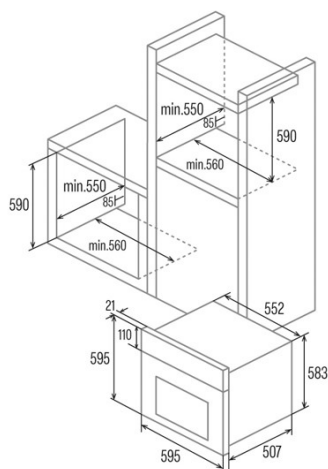

SES 7004 X

Cod. 07044351_

EAN 8422248347235

GENERAL INFORMATION

EAN/UPC	8422248347235
Subfamily	Static

Product sheet

Energy Efficiency Index (EEI)	95,2
Energy efficiency class	A
Energy consumption in conventional mode (kWh/cycle)	0,76
Heat source	Electricity
Appliance mass [Kg]	25
Number of cavities	1
Cavity volume (L)	65

Dimensions

Width (mm)	595
Height (mm)	595
Depth (mm)	519
Built-in width (mm)	560
Built-in height (mm)	590
Built-in depth (mm)	550

Controls

Control type	Mechanical
Display	No
Functions	Top_and_bottom_heating;Light;Bottom heating;Grill
Timer	No
On/off indicator	-
Thermostat indicator	√
Minimum temperature [°C]	50
Maximum temperature [°C]	250