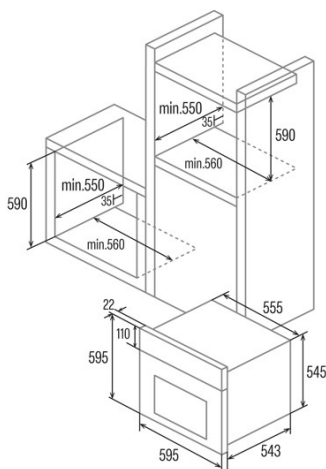

SES 6004 BK

Cod. 07044614

EAN 8422248347839

GENERAL INFORMATION

EAN/UPC	8422248347839
Subfamily	Static

Product sheet

Energy Efficiency Index (EEI)	95,2
Energy efficiency class	A
Energy consumption in conventional mode (kWh/cycle)	0,77
Heat source	Electricity
Appliance mass [Kg]	24,1
Number of cavities	1
Cavity volume (L)	62

Dimensions

Width (mm)	556
Height (mm)	545
Depth (mm)	548

Controls

Control type	Mechanical
Display	No
Number of functions	4
Functions	Double_Grill;Grill;Top and bottom heating;Bottom heating
Timer	No
On/off indicator	√
Thermostat indicator	-
Minimum temperature [°C]	40
Maximum temperature [°C]	240

Characteristics

Cleaning	Aquasmart
Removable inner glass	√
Light type	LED
Number of light bulbs	15
Bulb power [W]	1
Number of door glasses	2
Manual door lock	√
Soft close	-
Cavity type	Embossed
Side racks	-
Levels	4
Telescopic guides	No
Convection fan	-