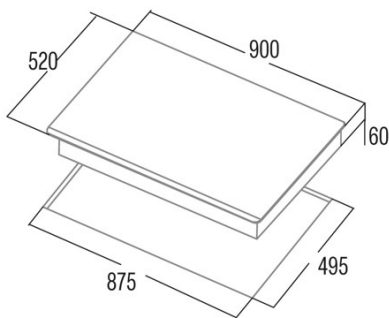

IDF 9012 PRO BK

Cod. **08024202**

EAN **8422248079631**

GENERAL INFORMATION

EAN/UPC	8422248079631
Subfamily	Induction

Product sheet

Number of cooking zones	5
Zone 1: Technology	Induction
Zone 1: Type of zone	Rectangular Flexible
Zone 1: Position	Front Left
Zone 1: Zone diameter (mm)	21x20
Zone 1: Power (kW)	1,5
Zone 1: Booster (kW)	2
Zone 1: Consumption (Wh / kg)	182,9
Zone 1B: Zone diameter (mm)	N/A
Zone 1C: Zone diameter (mm)	N/A
Zone 2: Technology	Induction
Zone 2: Type of zone	Rectangular Flexible
Zone 2: Position	Rear Left
Zone 2: Zone diameter (mm)	21x20
Zone 2: Power (kW)	2
Zone 2: Booster (kW)	2,8
Zone 2: Consumption (Wh / kg)	182,7
Zone 2B: Zone diameter (mm)	N/A
Zone 2C: Zone diameter (mm)	N/A
Zone 3: Technology	Induction
Zone 3: Type of zone	Simple
Zone 3: Position	Centre
Zone 3: Zone diameter (mm)	30
Zone 3: Power (kW)	2,3
Zone 3: Booster (kW)	3
Zone 3: Consumption (Wh / kg)	216,3
Zone 3B: Zone diameter (mm)	N/A
Zone 3C: Zone diameter (mm)	N/A
Zone 4: Technology	Induction
Zone 4: Type of zone	Rectangular Flexible
Zone 4: Position	Rear Right
Zone 4: Zone diameter (mm)	21x20
Zone 4: Power (kW)	1,5
Zone 4: Booster (kW)	2
Zone 4: Consumption (Wh / kg)	182,9
Zone 4B: Zone diameter (mm)	N/A
Zone 4C: Zone diameter (mm)	N/A
Zone 5: Technology	Induction
Zone 5: Type of zone	Rectangular Flexible
Zone 5: Position	Front Right
Zone 5: Zone diameter (mm)	21x20
Zone 5: Power (kW)	2
Zone 5: Booster (kW)	2,8
Zone 5: Consumption (Wh / kg)	182,7
Zone 5B: Zone diameter (mm)	N/A
Zone 5C: Zone diameter (mm)	N/A
Zone 6: Technology	N/A
Zone 6: Type of zone	N/A
Zone 6: Position	N/A
Zone 6: Zone diameter (mm)	N/A
Zone 6B: Zone diameter (mm)	N/A
Zone 6C: Zone diameter (mm)	N/A

Dimensions

Width (mm)	900
Height (mm)	60
Depth (mm)	520

Built-in width (mm)	875
Built-in depth (mm)	495
Easy installation system	Quick Fix

Finishing

Material	Glass
Bevel	Front
Frame	No
Cooking supports	N/A