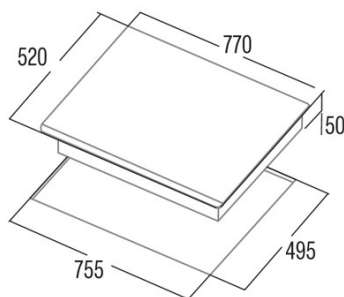

GENERAL INFORMATION

EAN/UPC	8422248054485
Subfamily	Induction

Product sheet

Number of cooking zones	6
Zone 1: Technology	Induction
Zone 1: Type of zone	Rectangular Flexible
Zone 1: Position	Front Left
Zone 1: Zone diameter (mm)	23,5x19
Zone 1: Power (kW)	2,1
Zone 1: Booster (kW)	3,7
Zone 1: Consumption (Wh / kg)	182,7
Zone 1B: Zone diameter (mm)	N/A
Zone 1C: Zone diameter (mm)	N/A
Zone 2: Technology	Induction
Zone 2: Type of zone	Rectangular Flexible
Zone 2: Position	Rear Left
Zone 2: Zone diameter (mm)	23,5x19
Zone 2: Power (kW)	2,1
Zone 2: Booster (kW)	3,7
Zone 2: Consumption (Wh / kg)	182,7
Zone 2B: Zone diameter (mm)	N/A
Zone 2C: Zone diameter (mm)	N/A
Zone 3: Technology	Induction
Zone 3: Type of zone	Rectangular Flexible
Zone 3: Position	Front Centre
Zone 3: Zone diameter (mm)	23,5x19
Zone 3: Power (kW)	2,1
Zone 3: Booster (kW)	3,7
Zone 3: Consumption (Wh / kg)	182,7
Zone 3B: Zone diameter (mm)	N/A
Zone 3C: Zone diameter (mm)	N/A
Zone 4: Technology	Induction
Zone 4: Type of zone	Rectangular Flexible
Zone 4: Position	Rear Centre
Zone 4: Zone diameter (mm)	23,5x19
Zone 4: Power (kW)	2,1
Zone 4: Booster (kW)	3,7
Zone 4: Consumption (Wh / kg)	182,7
Zone 4B: Zone diameter (mm)	N/A
Zone 4C: Zone diameter (mm)	N/A
Zone 5: Technology	Induction
Zone 5: Type of zone	Rectangular Flexible
Zone 5: Position	Rear Right
Zone 5: Zone diameter (mm)	23,5x19
Zone 5: Power (kW)	2,1
Zone 5: Booster (kW)	3,7
Zone 5: Consumption (Wh / kg)	182,7
Zone 5B: Zone diameter (mm)	N/A
Zone 5C: Zone diameter (mm)	N/A
Zone 6: Technology	Induction
Zone 6: Type of zone	Rectangular Flexible
Zone 6: Position	Front Right
Zone 6: Zone diameter (mm)	23,5x19
Zone 6: Power (kW)	2,1
Zone 6: Booster (kW)	3,7
Zone 6: Consumption (Wh / kg)	182,7
Zone 6B: Zone diameter (mm)	N/A
Zone 6C: Zone diameter (mm)	N/A

Dimensions