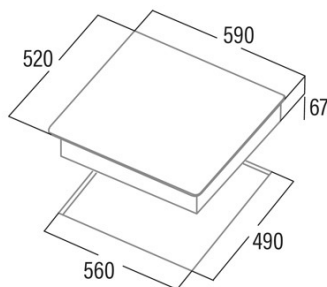

TN 604 B

Cod. 08040011

EAN 8422248109321

GENERAL INFORMATION

EAN/UPC	8422248109321
Subfamily	Radiant

Product sheet

Number of cooking zones	4
Zone 1: Technology	Radiant
Zone 1: Type of zone	Simple
Zone 1: Position	Front Left
Zone 1: Zone diameter (mm)	14
Zone 1: Power (kW)	1,2
Zone 1: Consumption (Wh / kg)	187,7
Zone 1B: Zone diameter (mm)	N/A
Zone 1C: Zone diameter (mm)	N/A
Zone 2: Technology	Radiant
Zone 2: Type of zone	Simple
Zone 2: Position	Rear Left
Zone 2: Zone diameter (mm)	18
Zone 2: Power (kW)	1,8
Zone 2: Consumption (Wh / kg)	183,4
Zone 2B: Zone diameter (mm)	N/A
Zone 2C: Zone diameter (mm)	N/A
Zone 3: Technology	Radiant
Zone 3: Type of zone	Simple
Zone 3: Position	Rear Right
Zone 3: Zone diameter (mm)	14
Zone 3: Power (kW)	1,2
Zone 3: Consumption (Wh / kg)	194,1
Zone 3B: Zone diameter (mm)	N/A
Zone 3C: Zone diameter (mm)	N/A
Zone 4: Technology	Radiant
Zone 4: Type of zone	Simple
Zone 4: Position	Front Right
Zone 4: Zone diameter (mm)	18
Zone 4: Power (kW)	1,8
Zone 4: Consumption (Wh / kg)	191,3
Zone 4B: Zone diameter (mm)	N/A
Zone 4C: Zone diameter (mm)	N/A
Zone 5: Technology	N/A
Zone 5: Type of zone	N/A
Zone 5: Position	N/A
Zone 5: Zone diameter (mm)	N/A
Zone 5B: Zone diameter (mm)	N/A
Zone 5C: Zone diameter (mm)	N/A
Zone 6: Technology	N/A
Zone 6: Type of zone	N/A
Zone 6: Position	N/A
Zone 6: Zone diameter (mm)	N/A
Zone 6B: Zone diameter (mm)	N/A
Zone 6C: Zone diameter (mm)	N/A

Dimensions

Width (mm)	590
Depth (mm)	520
Built-in width (mm)	560
Built-in depth (mm)	490
Easy installation system	Quick Fix

Finishing

Material	Glass
Bevel	No
Frame	No

Cooking supports	N/A
------------------	-----