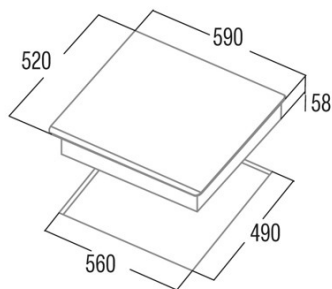

IB 6324E2 BK

Cod. **08063119**

EAN **8422248355704**

GENERAL INFORMATION

EAN/UPC	8422248355704
Subfamily	Induction

Product sheet

Number of cooking zones	4
Zone 1: Technology	Induction
Zone 1: Type of zone	Simple
Zone 1: Position	Rear Right
Zone 1: Zone diameter (mm)	18
Zone 1: Power (kW)	18
Zone 1: Booster (kW)	23
Zone 1: Consumption (Wh / kg)	1718
Zone 2: Technology	Induction
Zone 2: Type of zone	Simple
Zone 2: Position	Front Right
Zone 2: Zone diameter (mm)	16
Zone 2: Power (kW)	12
Zone 2: Booster (kW)	15
Zone 2: Consumption (Wh / kg)	1912
Zone 3: Technology	Induction
Zone 3: Type of zone	Simple
Zone 3: Position	Rear Left
Zone 3: Zone diameter (mm)	16
Zone 3: Power (kW)	12
Zone 3: Booster (kW)	15
Zone 3: Consumption (Wh / kg)	170
Zone 4: Technology	Induction
Zone 4: Type of zone	Simple
Zone 4: Position	Front Left
Zone 4: Zone diameter (mm)	21
Zone 4: Power (kW)	18
Zone 4: Booster (kW)	23
Zone 4: Consumption (Wh / kg)	1741

Dimensions

Width (mm)	590
Height (mm)	58
Depth (mm)	520
Built-in width (mm)	54
Built-in depth (mm)	49
Easy installation system	No

Finishing

Material	Glass
Bevel	Front
Frame	No
Cooking supports	N/A

Control