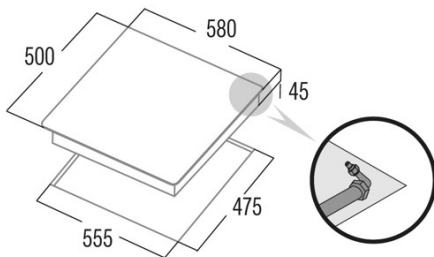

GI 6004 X

Cod. **08066600**

EAN **8422248067775**

GENERAL INFORMATION

EAN/UPC	8422248067775
Subfamily	Gas

Product sheet

Number of cooking zones	4
Zone 2: Technology	GAS
Zone 2: Type of zone	Rapid
Zone 2: Position	Front Left
Zone 2: Power (kW)	3
Zone 3: Technology	GAS
Zone 3: Type of zone	Semirapid
Zone 3: Position	Rear Left
Zone 3: Power (kW)	1,75
Zone 4: Technology	GAS
Zone 4: Type of zone	Auxiliary
Zone 4: Position	Front Right
Zone 4: Power (kW)	1
Zone 5: Technology	GAS
Zone 5: Type of zone	Semirapid
Zone 5: Position	Rear Right
Zone 5: Power (kW)	1,75

Dimensions

Width (mm)	580
Height (mm)	45
Depth (mm)	500
Built-in width (mm)	555
Built-in depth (mm)	475
Easy installation system	Clamping System

Finishing

Material	Stainless Steel
Bevel	No
Frame	No
Cooking supports	Cast Iron