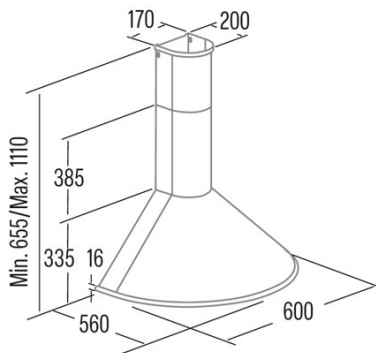

GENERAL INFORMATION

EAN/UPC	8422248084178
Subfamily	Chimney

Product sheet according to directives EU65/2014 - EN61591, EN60704-2-13, EN50564

AEC (Annual energy consumption) (kWh/year)	95,7
EEl class (energy efficiency class)	C
FDE (fluid dynamic efficiency)	17,8
FDE class (fluid dynamic efficiency class)	D
LE (light efficiency) (Lux/W)	36
LE class (light efficiency class)	A
GFE (grease filtering efficiency)	90,3
GFE class (grease filtering efficiency class)	B
Airflow in normal mode MIN (m3/h)	385
Airflow in normal mode MAX (m3/h)	645
Acoustic power in normal mode MIN (dB)	58
Acoustic power in normal mode MAX (dB)	72
Po (energy consumption in off mode) (W)	0
Ps (energy consumption in standby mode) (W)	0

Integration directive EU 66/2014

f (time increase factor)	1,4
EEl (Energy Efficiency Index)	80,1
QBEP (maximum efficiency at air flow point) (m3/h)	371,8
PBEP (maximum efficiency at pressure point) (Pa)	314
WBEP (power consumption at maximum efficiency) (W)	182,5
WL (nominal power lighting system) (W)	7
EMIDDLE (Average illuminance on the cooking surface) (lux)	252

External Dimensions

Width (mm)	600
Depth (mm)	560
Maximum total height (mm)	1110
Minimum total height (mm)	655
Diamètre de sortie (mm)	150, 125

Characteristics

Motor quantity	1
Motor model	TA
Maximum pressure (Pa)	430
Filter technology	Aluminium mesh
Control technology	Mechanical push button
Booster	-
Power levels	3
Timer	-
Filter saturation indicator	-
Charcoal filter replacement indicator	-
Dimmer function	-
Connectivity	-
Remote control	-
Display	-

Lighting

Light model	ECOLED 2
Ray technology	LED

Installation

Minimum distance to electric plate (mm)	650
Minimum distance to gas plate (mm)	650
Recirculation option	√
Charcoal filter	-