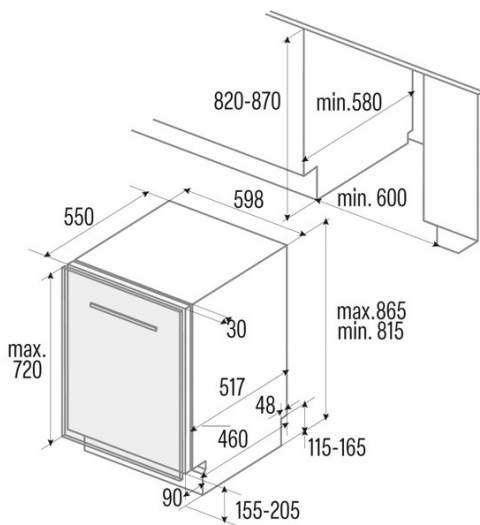

LVI 62014

Cod. **07200078**

EAN **8422248351379**

GENERAL INFORMATION

EAN/UPC	8422248351379
Subfamily	Built-in

Power connection

Nominal voltage (V)	220-240
Nominal frequency (Hz)	50
Nominal input power (W)	1760
Electric shock protection	Class II
Power cord length (m)	1500
Plug type	Type F

Product sheet according to EU Regulation 2019/2022 - 2019/2017

Default placement settings	14
Energy efficiency class	D
Noise level [dBA]	47
Installation type	Built-in

Control panel

Control type	Soft Touch Buttons
Display	LED
Salt control indicator	√
Rinse aid control indicator	√
Start delay	3-6-9h
Remaining time indicator	√
Start/Pause	√

Power and water connection

Nominal voltage (V)	220-240
Nominal frequency (Hz)	50
Nominal input power (W)	1760
Electric shock protection	Class II
Power cord length (m)	1500
Plug type	Type F
Inlet water hose length (m)	1500
Drainage water hose length (m)	1400

Installation

Width (mm)	598
Min. height (mm)	815
Depth (mm)	550
Adjustable height	√
Built-in width (mm)	600
Inner height (mm)	820
Built-in depth (mm)	580
Maximum door height (mm)	720
Sliding door	-