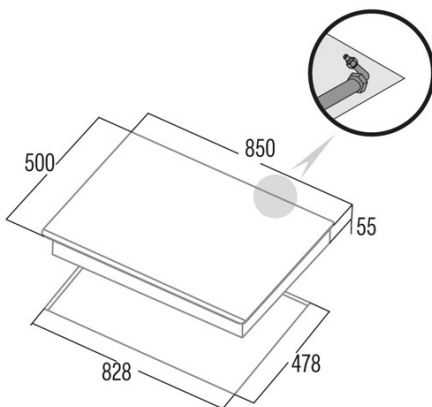

LGI 9041 X

Cod. **08005350**

EAN **8422248081948**

GENERAL INFORMATION

EAN/UPC	8422248081948
Subfamily	Gas

Product sheet

Number of cooking zones	5
Zone 1: Technology	GAS
Zone 1: Type of zone	Triple
Zone 1: Position	Centre
Zone 1: Power (kW)	3,5
Zone 2: Technology	GAS
Zone 2: Type of zone	Rapid
Zone 2: Position	Rear Right
Zone 2: Power (kW)	3
Zone 3: Technology	GAS
Zone 3: Type of zone	Semirapid
Zone 3: Position	Front Left
Zone 3: Power (kW)	1,75
Zone 4: Technology	GAS
Zone 4: Type of zone	Auxiliary
Zone 4: Position	Front Left
Zone 4: Power (kW)	1
Zone 5: Technology	GAS
Zone 5: Type of zone	Semirapid
Zone 5: Position	Rear Right
Zone 5: Power (kW)	1,75

Dimensions

Width (mm)	850
Height (mm)	55
Depth (mm)	500
Built-in width (mm)	828
Built-in depth (mm)	478
Easy installation system	Clamping System

Finishing

Material	Stainless Steel
Bevel	No
Frame	No
Cooking supports	Cast Iron