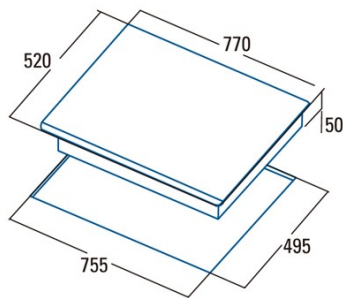

GENERAL INFORMATION

EAN/UPC	8422248054485
Subfamily	Induction

Product sheet

Number of cooking zones	6
Zone 1: Technology	Induction
Zone 1: Type of zone	Rectangular Flexible
Zone 1: Position	Front Left
Zone 1: Zone diameter (mm)	23,5x19
Zone 1: Power (kW)	2,1
Zone 1: Booster (kW)	3,7
Zone 1: Consumption (Wh / kg)	182,7
Zone 1B: Zone diameter (mm)	N/A
Zone 1C: Zone diameter (mm)	N/A
Zone 2: Technology	Induction
Zone 2: Type of zone	Rectangular Flexible
Zone 2: Position	Rear Left
Zone 2: Zone diameter (mm)	23,5x19
Zone 2: Power (kW)	2,1
Zone 2: Booster (kW)	3,7
Zone 2: Consumption (Wh / kg)	182,7
Zone 2B: Zone diameter (mm)	N/A
Zone 2C: Zone diameter (mm)	N/A
Zone 3: Technology	Induction
Zone 3: Type of zone	Rectangular Flexible
Zone 3: Position	Front Centre
Zone 3: Zone diameter (mm)	23,5x19
Zone 3: Power (kW)	2,1
Zone 3: Booster (kW)	3,7
Zone 3: Consumption (Wh / kg)	182,7
Zone 3B: Zone diameter (mm)	N/A
Zone 3C: Zone diameter (mm)	N/A
Zone 4: Technology	Induction
Zone 4: Type of zone	Rectangular Flexible
Zone 4: Position	Rear Centre
Zone 4: Zone diameter (mm)	23,5x19
Zone 4: Power (kW)	2,1
Zone 4: Booster (kW)	3,7
Zone 4: Consumption (Wh / kg)	182,7
Zone 4B: Zone diameter (mm)	N/A
Zone 4C: Zone diameter (mm)	N/A
Zone 5: Technology	Induction
Zone 5: Type of zone	Rectangular Flexible
Zone 5: Position	Rear Right
Zone 5: Zone diameter (mm)	23,5x19
Zone 5: Power (kW)	2,1
Zone 5: Booster (kW)	3,7
Zone 5: Consumption (Wh / kg)	182,7
Zone 5B: Zone diameter (mm)	N/A
Zone 5C: Zone diameter (mm)	N/A
Zone 6: Technology	Induction
Zone 6: Type of zone	Rectangular Flexible
Zone 6: Position	Front Right
Zone 6: Zone diameter (mm)	23,5x19
Zone 6: Power (kW)	2,1
Zone 6: Booster (kW)	3,7
Zone 6: Consumption (Wh / kg)	182,7
Zone 6B: Zone diameter (mm)	N/A
Zone 6C: Zone diameter (mm)	N/A

Dimensions