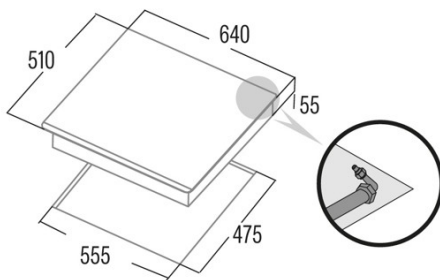

GENERAL INFORMATION

EAN/UPC	8422248072557
Subfamily	Gas

Product sheet

Number of cooking zones	4
Zone 1: Technology	GAS
Zone 1: Type of zone	Triple
Zone 1: Position	Right
Zone 1: Power (kW)	3,5
Zone 2: Technology	GAS
Zone 2: Type of zone	Rapid
Zone 2: Position	Left
Zone 2: Power (kW)	3
Zone 3: Technology	GAS
Zone 3: Type of zone	Semirapid
Zone 3: Position	Rear Centre
Zone 3: Power (kW)	1,75
Zone 4: Technology	GAS
Zone 4: Type of zone	Auxiliary
Zone 4: Position	Front Centre
Zone 4: Power (kW)	1

Dimensions

Width (mm)	640
Height (mm)	55
Depth (mm)	510
Built-in width (mm)	555
Built-in depth (mm)	475
Easy installation system	Clamping System

Finishing

Material	Glass
Bevel	Front
Frame	No
Cooking supports	Cast Iron

Control

Control type	Mechanical
Control position	Front Centre
Independent zone control	√
Hidden control	-
Power levels	Gradual
Cooking time programming	-
Countdown alarm	-
Power management	-
Available power limits (kW)	No
Connectivity	No
Autoignition	220-240V

Safety

Safety lock	-
Child lock	No
Residual heat indicator	-
Automatic cookware detection	-
Smart cookware detection	-
Automatic safety shutdown	-
Liquid spill detection	-
Safety valve	√

Electrical connection

Nominal voltage (V)	220-240