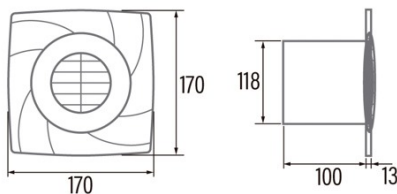

GENERAL INFORMATION

EAN/UPC	8422248113489
Subfamily	Axial

General features

Motor type	AC/SHADED POLE
Motor model	SP5820
Motor power (W)	20
Lighting technology	N/A
Light quantity	N/A
Filter type	N/A
Number of layers	N/A
Control description	N/A
Power levels	N/A
Timer	-
Hygro timer	-
Electronic filter saturation indicator	-
Dimmable lighting	-

Installation

Width (mm)	170
Height (mm)	170
Depth (mm)	100
Total minimum height (mm)	2300
Outlet diameter (mm)	118
Maximum pressure (Pa)	48
Anti-return flap included	-
Easy installation system	No

Power connection

Nominal voltage (V)	220-240
Nominal frequency (Hz)	50/60
Nominal input power (W)	20
Electric shock protection	Class II
Plug type	No plug

Accessories

Fixed grill	1920200
Overpressure relief valve	1920300
Window fixing ring	1920100
Anti-return flap	1920600

Power and water connection

Nominal voltage (V)	220-240
Nominal frequency (Hz)	50/60
Nominal input power (W)	20
Electric shock protection	Class II
Plug type	No plug