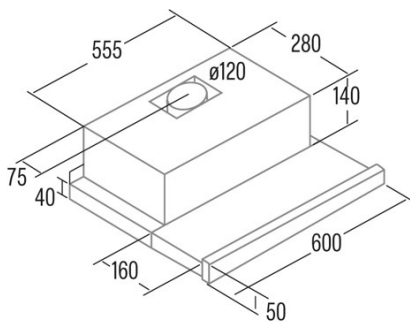

TF-2003 600 GBK

Cod. 02017203

EAN 8422248062015

GENERAL INFORMATION

EAN/UPC	8422248062015
Subfamily	Telescopic

Product sheet according to directives EU65/2014 - EN61591, EN60704-2-13, EN50564

AEC (Annual energy consumption) (kWh/year)	44,5
EEl class (energy efficiency class)	C
FDE (fluid dynamic efficiency)	11,9
FDE class (fluid dynamic efficiency class)	E
LE (light efficiency) (Lux/W)	36
LE class (light efficiency class)	A
GFE (grease filtering efficiency)	68
GFE class (grease filtering efficiency class)	D
Airflow in normal mode MIN (m3/h)	150
Airflow in normal mode MAX (m3/h)	390
Acoustic power in normal mode MIN (dB)	45
Acoustic power in normal mode MAX (dB)	57
Po (energy consumption in off mode) (W)	0
Ps (energy consumption in standby mode) (W)	0

Integration directive EU 66/2014

f (time increase factor)	1,6
EEl (Energy Efficiency Index)	78,2
QBEP (maximum efficiency at air flow point) (m3/h)	198,2
PBEP (maximum efficiency at pressure point) (Pa)	148
WBEP (power consumption at maximum efficiency) (W)	68,6
WL (nominal power lighting system) (W)	7
EMIDDLE (Average illuminance on the cooking surface) (lux)	252

External Dimensions

Width (mm)	600
Depth (mm)	280
Maximum total height (mm)	180
Minimum total height (mm)	140
Diamètre de sortie (mm)	120

Characteristics

Motor quantity	1
Motor model	TF2003
Maximum pressure (Pa)	194
Filter technology	Aluminium mesh
Control technology	Mechanical push button
Booster	-
Power levels	2
Timer	-
Filter saturation indicator	-
Charcoal filter replacement indicator	-
Dimmer function	-
Connectivity	-
Remote control	-
Display	-

Lighting

Light model	EcoLed
Ray technology	LED

Installation

Minimum distance to electric plate (mm)	550
Minimum distance to gas plate (mm)	650
Recirculation option	√
Charcoal filter	-

Back draught shutter	-
Inner shield	√