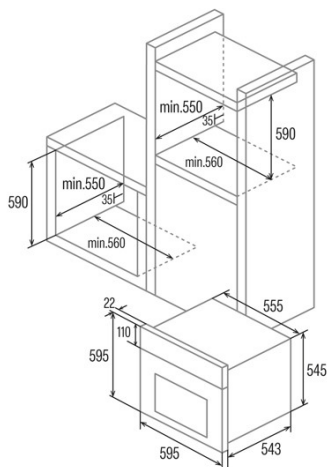

MDS 8008 X

Cod. 07001508

EAN 8422248347662

GENERAL INFORMATION

EAN/UPC	8422248347662
Subfamily	Multifunction

Product sheet

Energy Efficiency Index (EEI)	117
Energy efficiency class	A
Energy consumption in conventional mode (kWh/cycle)	0,85
Energy consumption in fan mode (kWh/cycle)	0,84
Heat source	Electricity
Appliance mass [Kg]	30,9
Number of cavities	1
Cavity volume (L)	80

Dimensions

Width (mm)	556
Height (mm)	545
Depth (mm)	550

Controls

Control type	Mechanical
Display	WHITE
Number of functions	8

Functions	Top_and_bottom_heating;3D cooking;3D cooking;Defrosting;Top and bottom heating;Grill;Turbo heating;Grill and fan;Grill and fan;Grill;Grill;Defrosting;Defrosting;Turbo heating;Turbo heating;Top and bottom heating;Bottom heating;Bottom heating;3D cooking;3D cooking;Top and bottom heating with fan;Top and bottom heating with fan;Top and bottom heating;Grill and fan;Grill and fan;Turbo heating;Grill;Top and bottom heating with fan;Bottom heating;Defrosting;Bottom heating;Top and bottom heating with fan

Timer	Electronic
On/off indicator	√
Minimum temperature [°C]	40
Maximum temperature [°C]	240

Characteristics

Cleaning	Aquasmart
Removable inner glass	√
Light type	LED
Number of light bulbs	15
Bulb power [W]	1
Number of door glasses	2
Manual door lock	√
Soft close	-
Cavity type	Flat
Side racks	√
Levels	6
Telescopic guides	1
Convection fan	√

Safety

Cooling fan	√