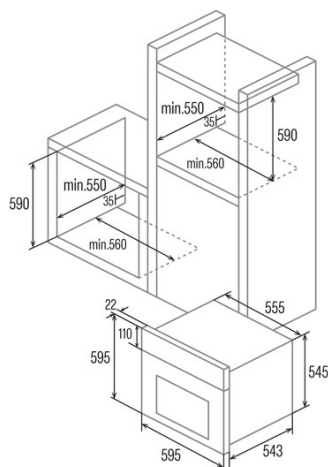

MDS 8007 WH

Cod. 07034101

EAN 8422248347709

GENERAL INFORMATION

EAN/UPC	8422248347709
Subfamily	Multifunction

Product sheet

Energy Efficiency Index (EEI)	86,6
Energy efficiency class	A
Energy consumption in conventional mode (kWh/cycle)	0,85
Energy consumption in fan mode (kWh/cycle)	0,84
Heat source	Electricity
Appliance mass [Kg]	30,6
Number of cavities	1
Cavity volume (L)	80

Dimensions

Width (mm)	556
Height (mm)	545
Depth (mm)	550

Controls

Control type	Mechanical
Display	WHITE
Number of functions	7
Functions	Top_and_bottom_heating;Top and bottom heating with fan;Top heating with fan;Bottom heating with fan;Defrosting;Grill;Grill and fan
Timer	Electronic
On/off indicator	√
Thermostat indicator	-
Minimum temperature [°C]	40
Maximum temperature [°C]	240

Characteristics

Cleaning	No
Removable inner glass	√
Light type	LED
Number of light bulbs	15
Bulb power [W]	1
Number of door glasses	2
Manual door lock	√
Soft close	-
Cavity type	Flat
Side racks	√
Levels	6
Telescopic guides	1
Convection fan	√