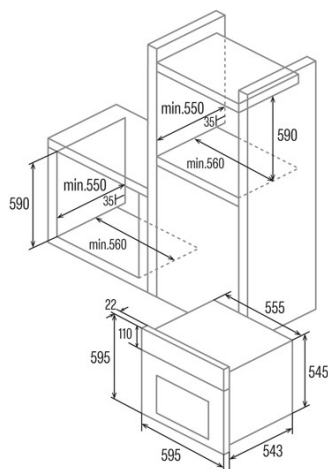

MDS 8007 X

Cod. 07034605

EAN 8422248347686

GENERAL INFORMATION

| | |
|-----------|---------------|
| EAN/UPC | 8422248347686 |
| Subfamily | Multifunction |

Product sheet

| | |
|---|-------------|
| Energy Efficiency Index (EEI) | 86,6 |
| Energy efficiency class | A |
| Energy consumption in conventional mode (kWh/cycle) | 0,85 |
| Energy consumption in fan mode (kWh/cycle) | 0,84 |
| Heat source | Electricity |
| Appliance mass [Kg] | 30,6 |
| Number of cavities | 1 |
| Cavity volume (L) | 80 |

Dimensions

| | |
|-------------|-----|
| Width (mm) | 556 |
| Height (mm) | 545 |
| Depth (mm) | 550 |

Controls

| | |
|--------------------------|--|
| Control type | Mechanical |
| Display | WHITE |
| Number of functions | 7 |
| Functions | Top_and_bottom_heating;Top and bottom heating with fan;Defrosting;Bottom heating with fan;Grill and fan;Grill;Top heating with fan |
| Timer | Electronic |
| On/off indicator | √ |
| Thermostat indicator | √ |
| Minimum temperature [°C] | 40 |
| Maximum temperature [°C] | 240 |

Characteristics

| | |
|------------------------|-----|
| Cleaning | No |
| Removable inner glass | √ |
| Light type | LED |
| Number of light bulbs | 15 |
| Bulb power [W] | 1 |
| Number of door glasses | 2 |
| Manual door lock | √ |
| Soft close | - |
| Side racks | √ |
| Levels | 6 |
| Telescopic guides | 1 |
| Convection fan | √ |